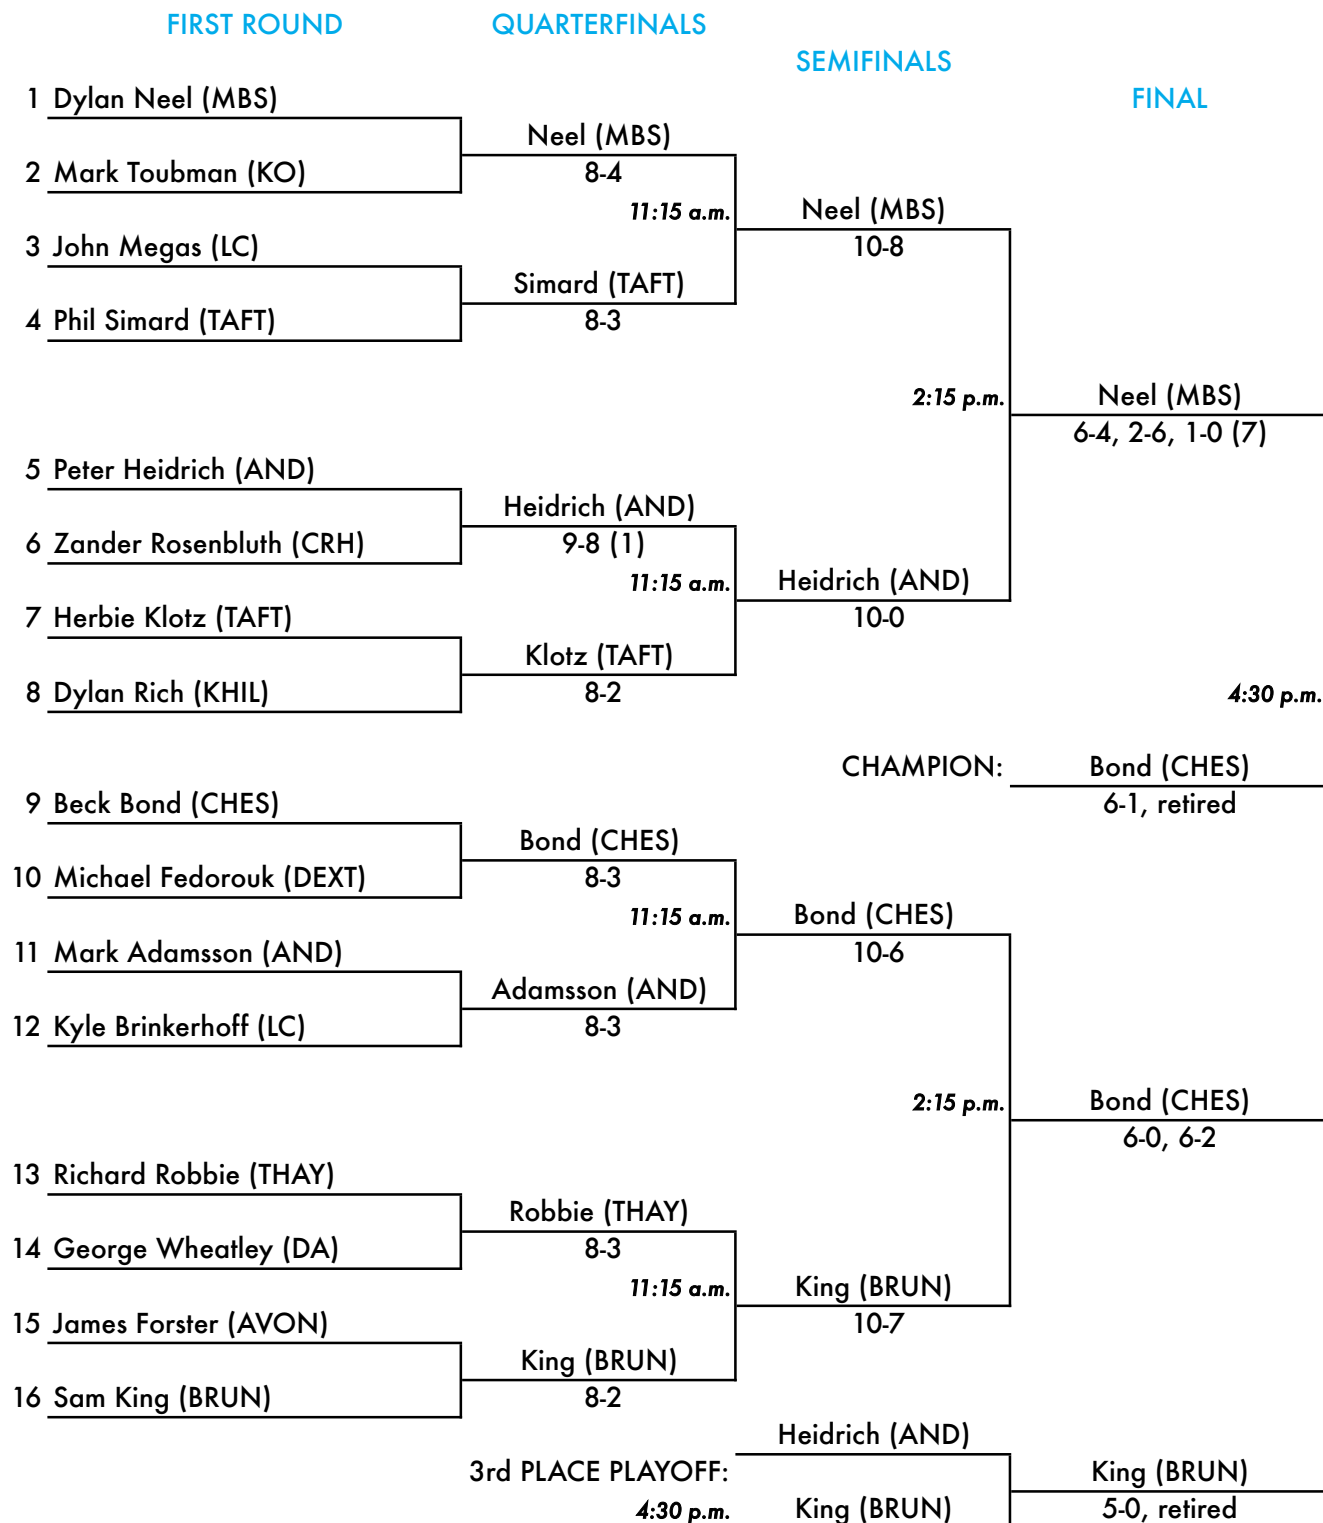

# New England Prep School Invitational Tennis Tournament

Torrence Hunt Tennis Center • Choate Rosemary Hall • Wallingford, Connecticut  
 May 22, 2010

## "A" Singles Championship Draw