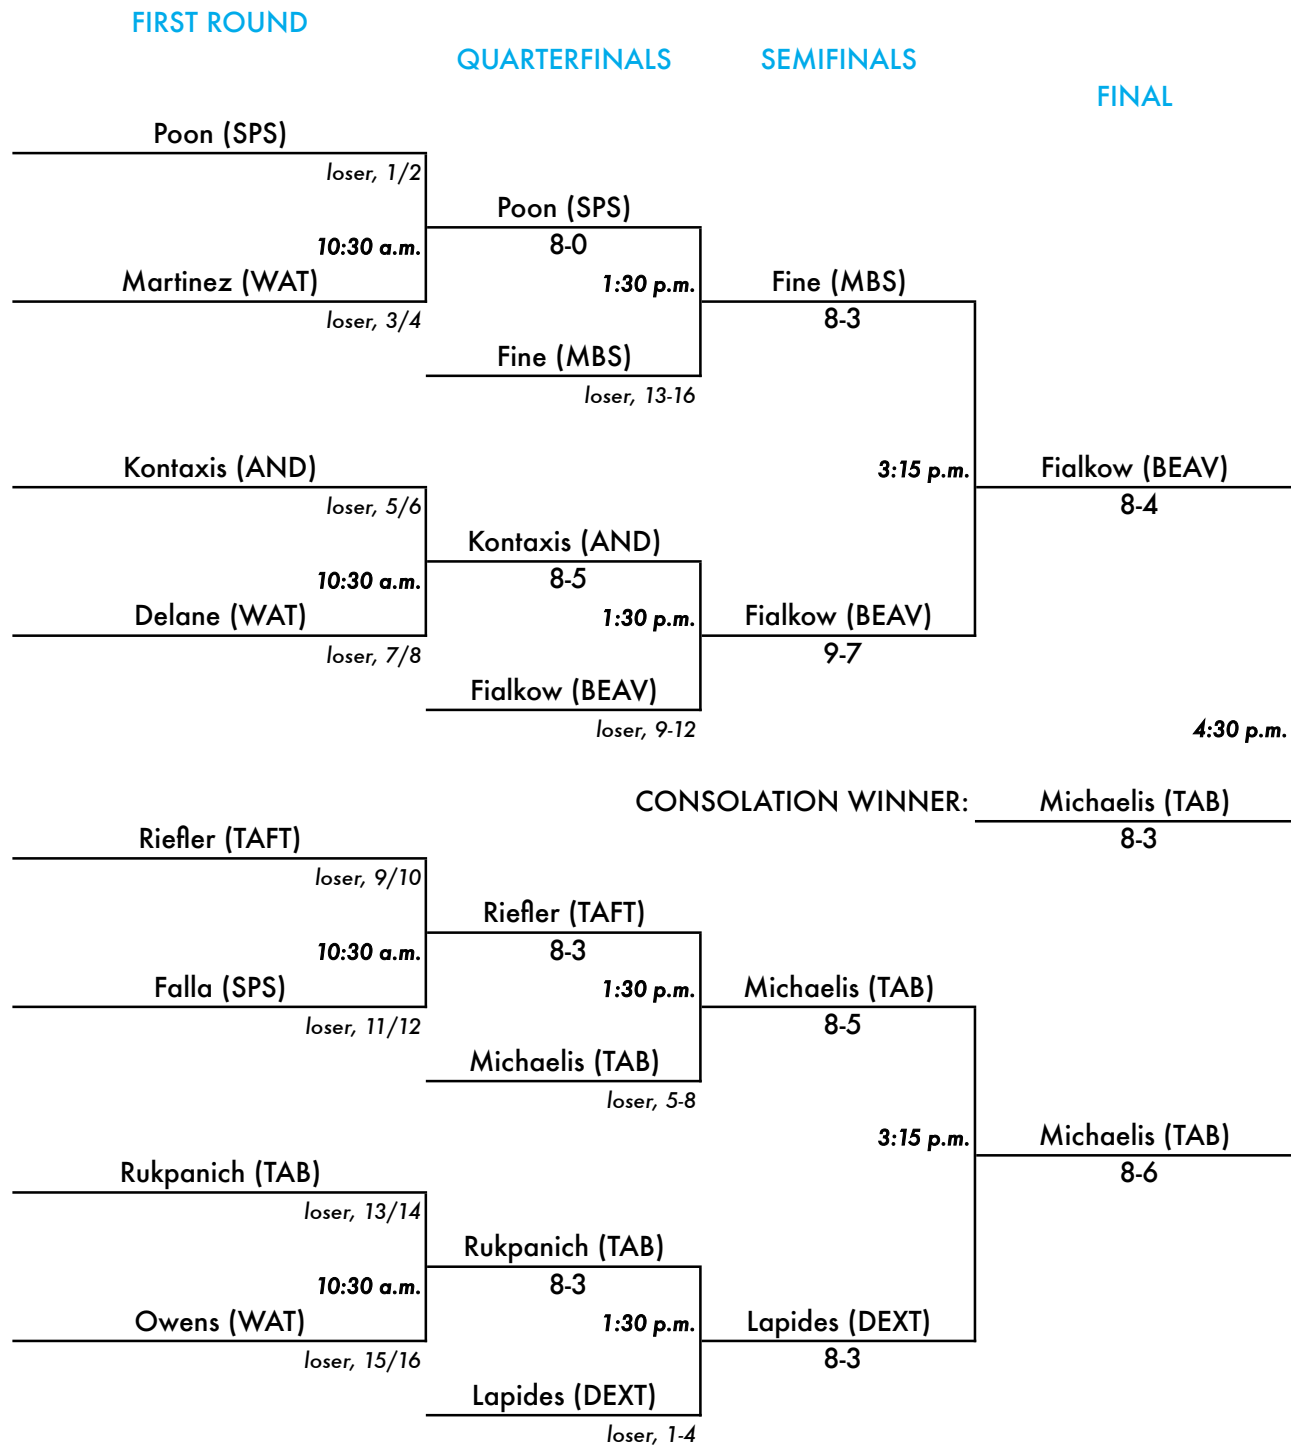

New England Prep School Invitational Tennis Tournament

Torrence Hunt Tennis Center • Choate Rosemary Hall • Wallingford, Connecticut
May 22, 2010

"B" Singles Consolation Draw