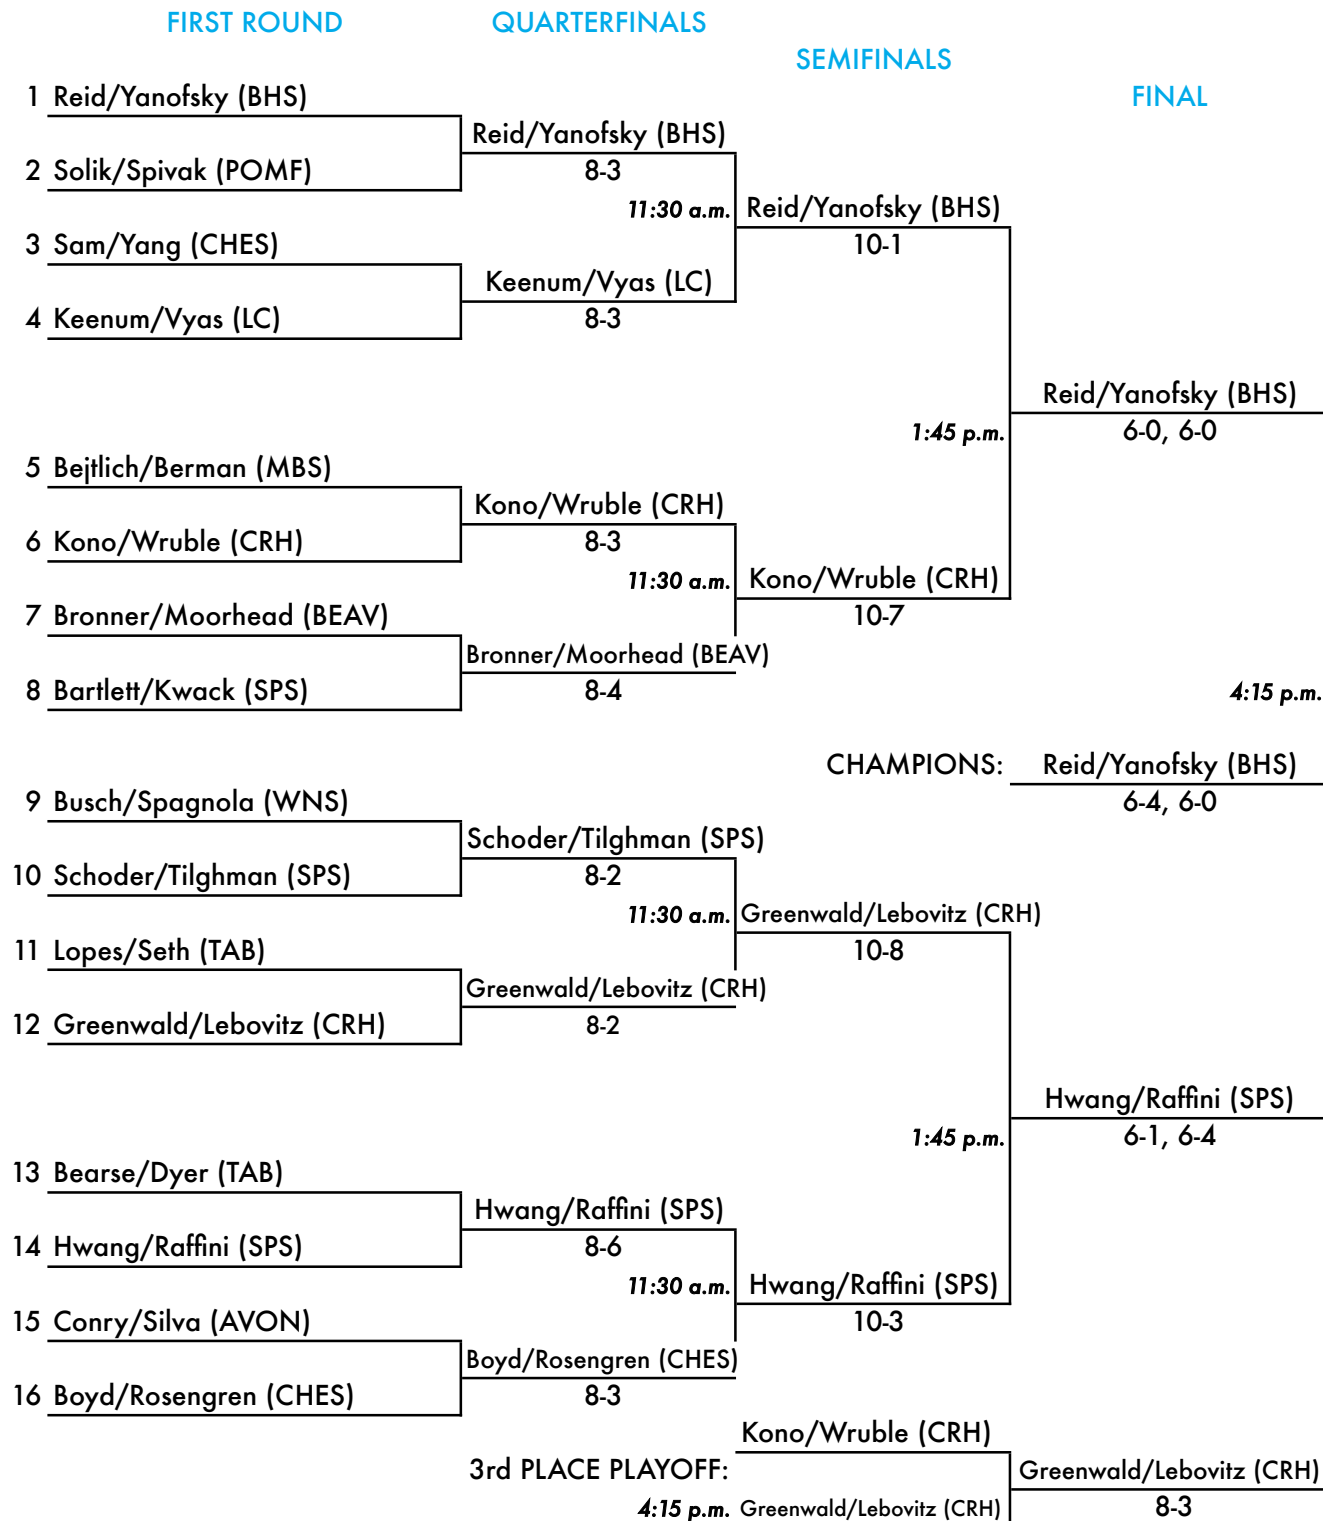

New England Prep School Invitational Tennis Tournament

Torrence Hunt Tennis Center • Choate Rosemary Hall • Wallingford, Connecticut
May 22, 2010

Doubles Championship Draw