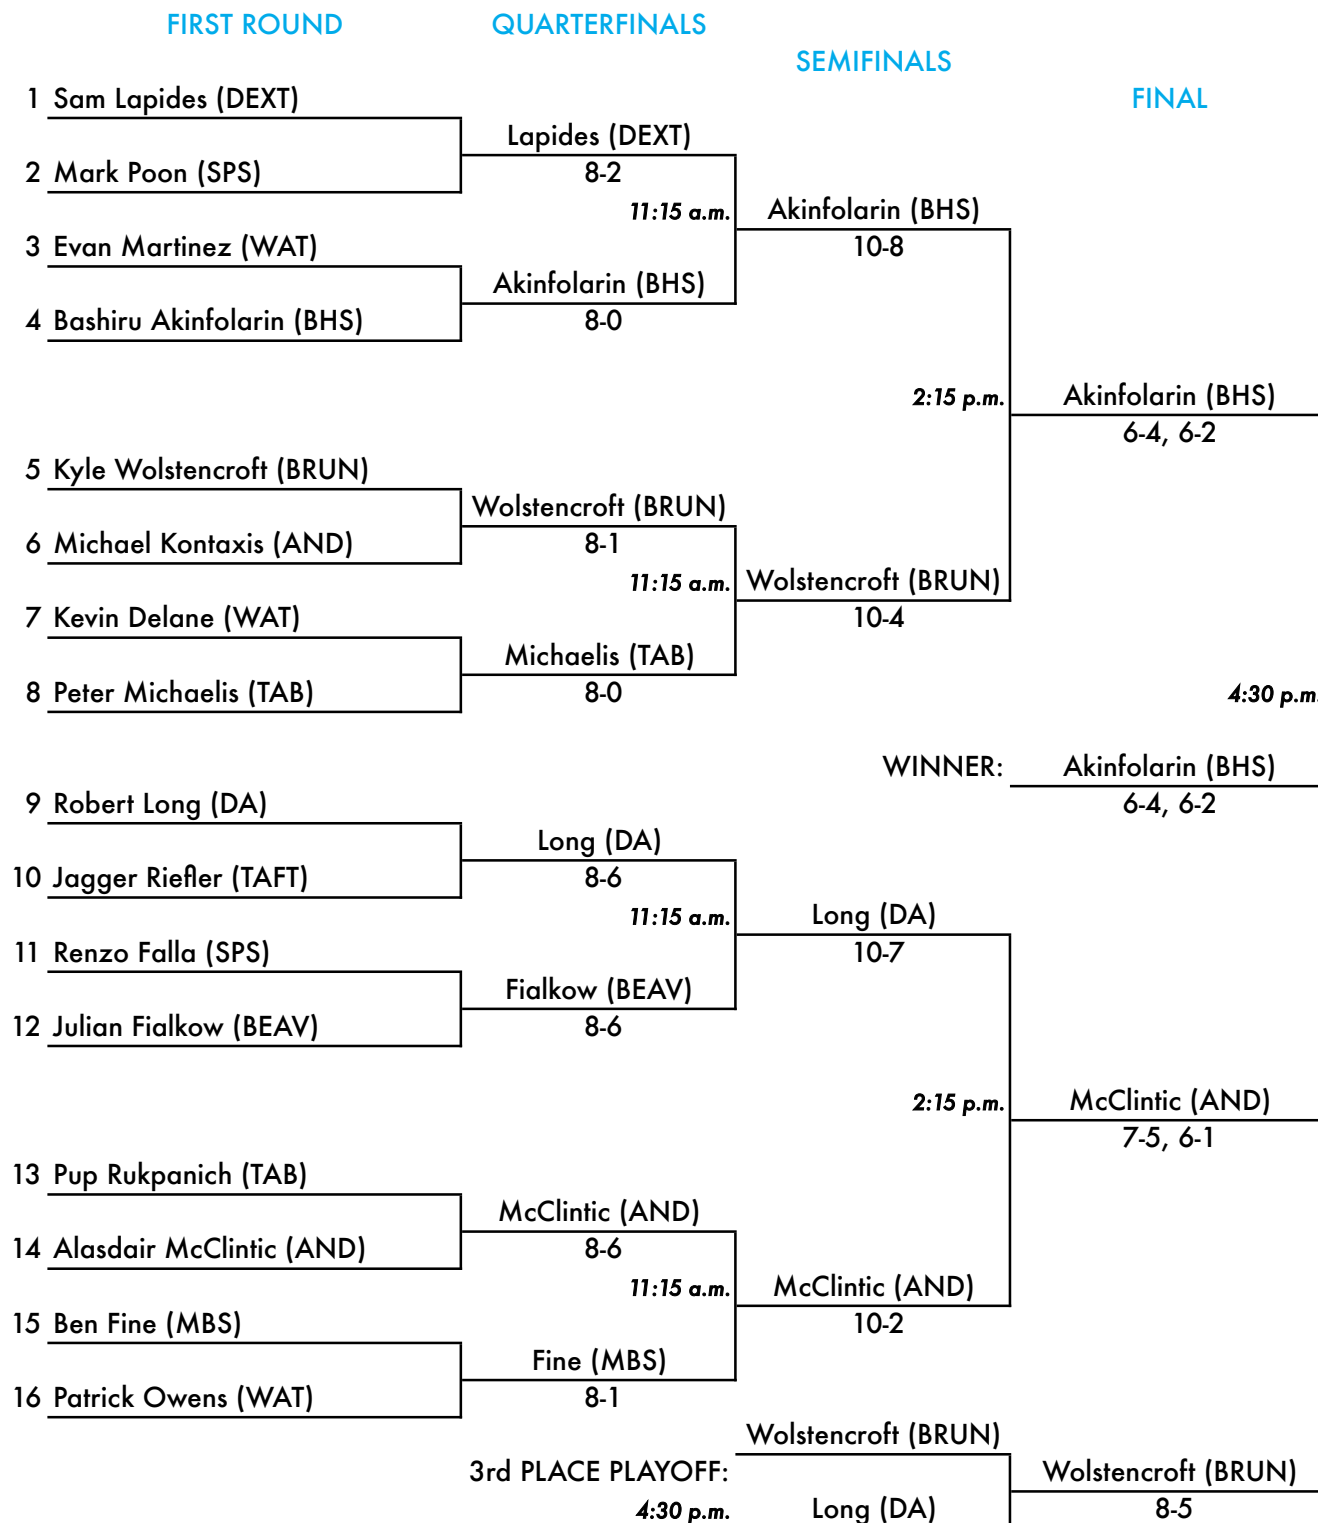

New England Prep School Invitational Tennis Tournament

Torrence Hunt Tennis Center • Choate Rosemary Hall • Wallingford, Connecticut
May 22, 2010

"B" Singles Main Draw