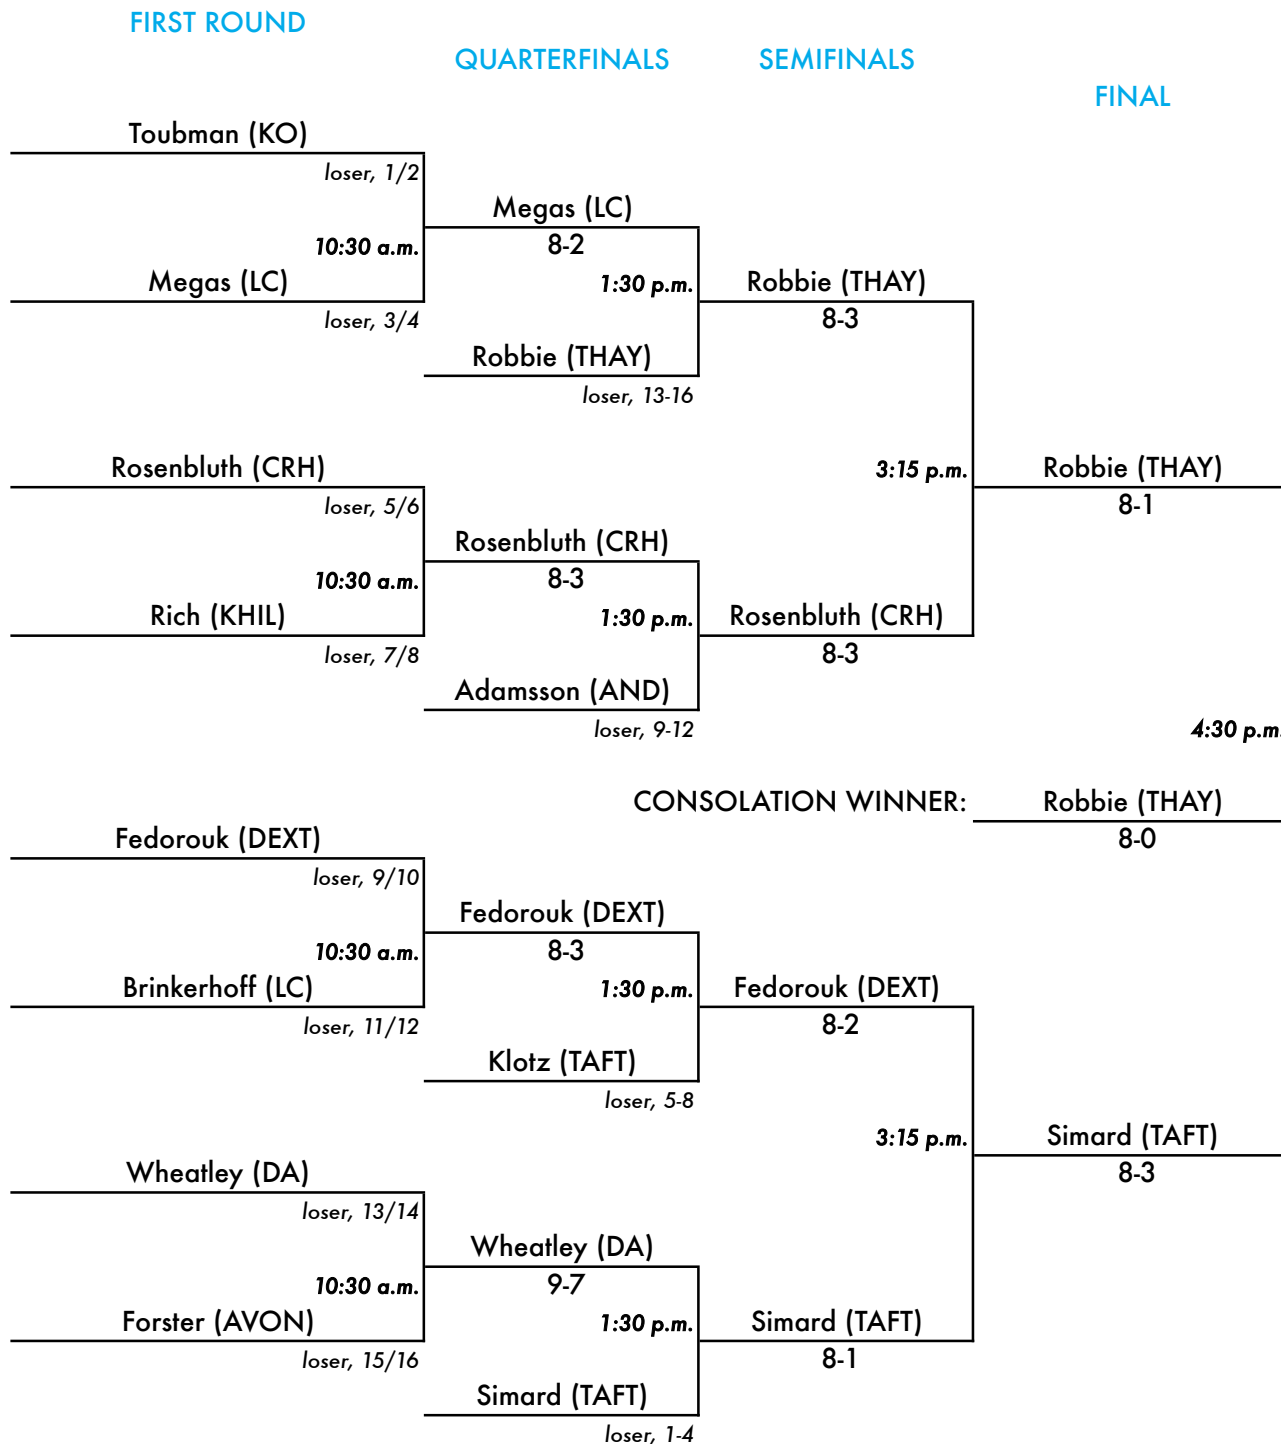

New England Prep School Invitational Tennis Tournament

Torrence Hunt Tennis Center • Choate Rosemary Hall • Wallingford, Connecticut
May 22, 2010

"A" Singles Consolation Draw