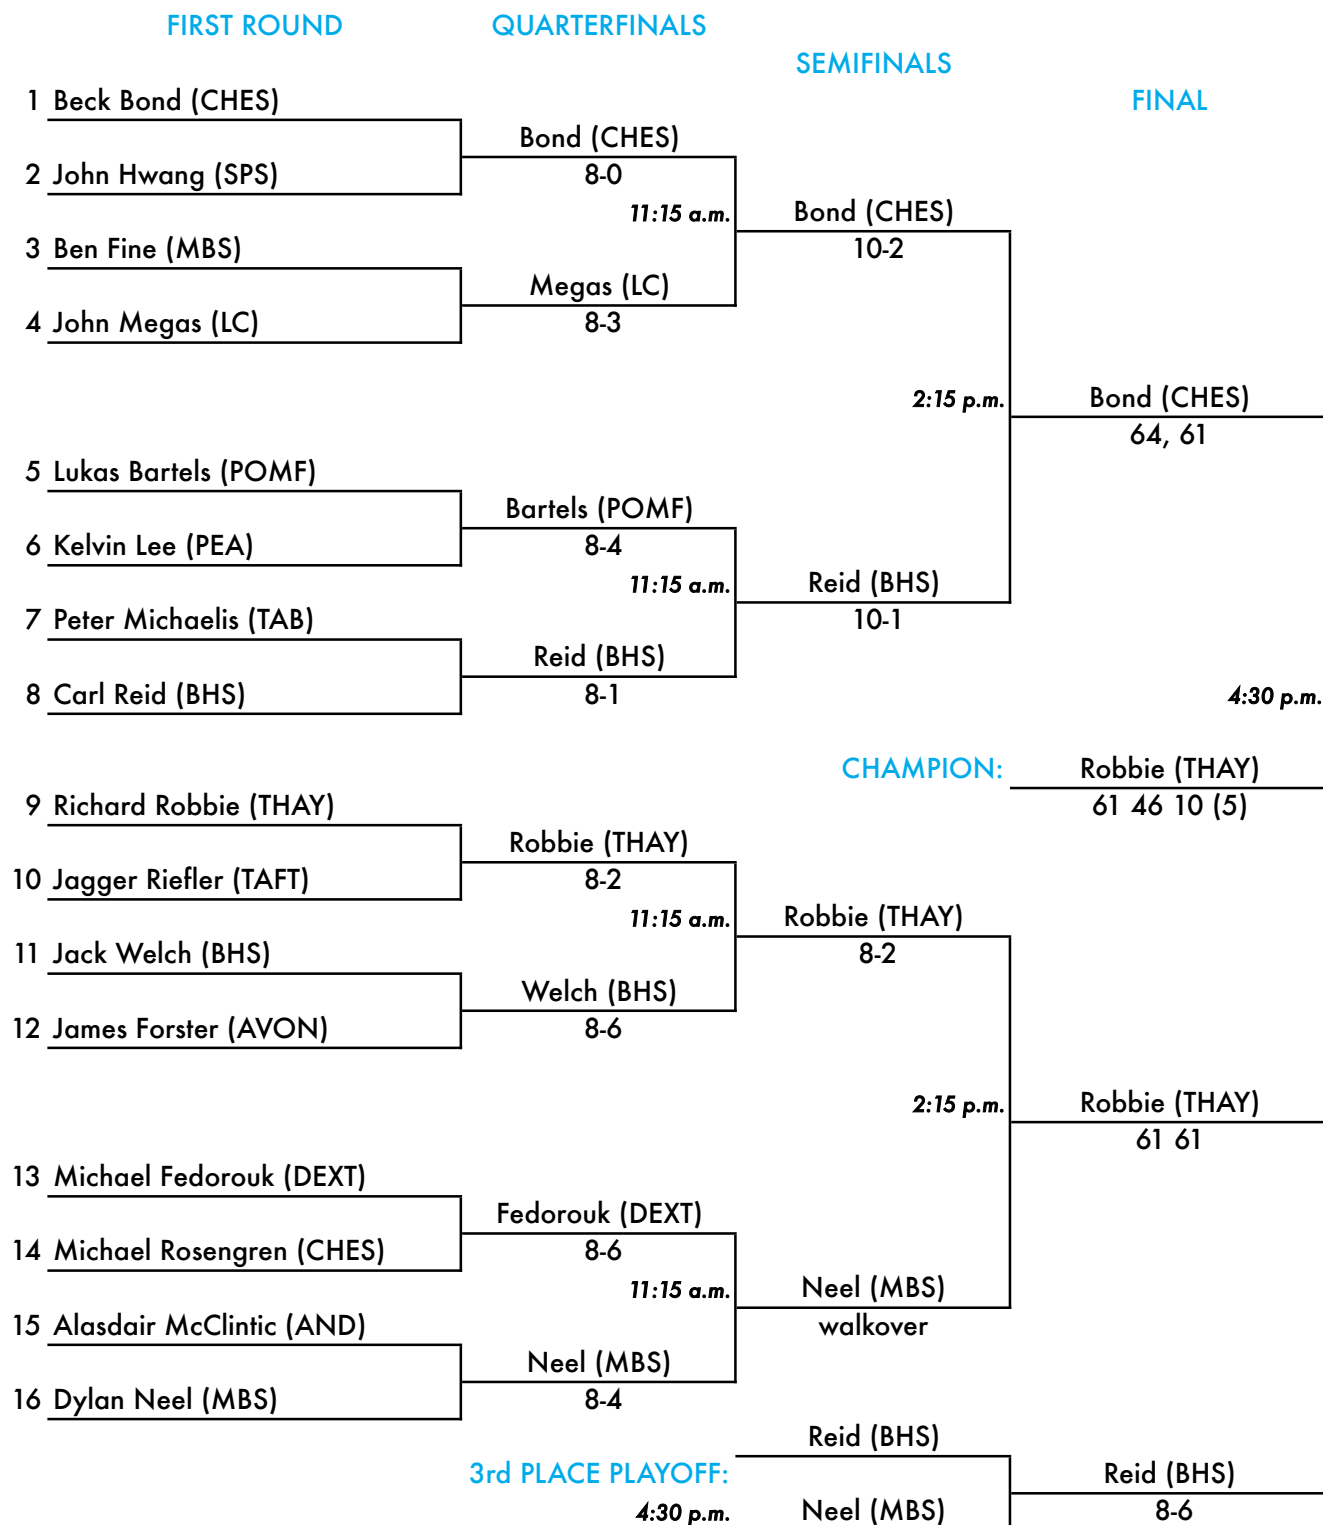

# New England Prep School Invitational Tennis Tournament

Torrence Hunt Tennis Center • Choate Rosemary Hall • Wallingford, Connecticut  
 May 28, 2011

## "A" Singles Championship Draw