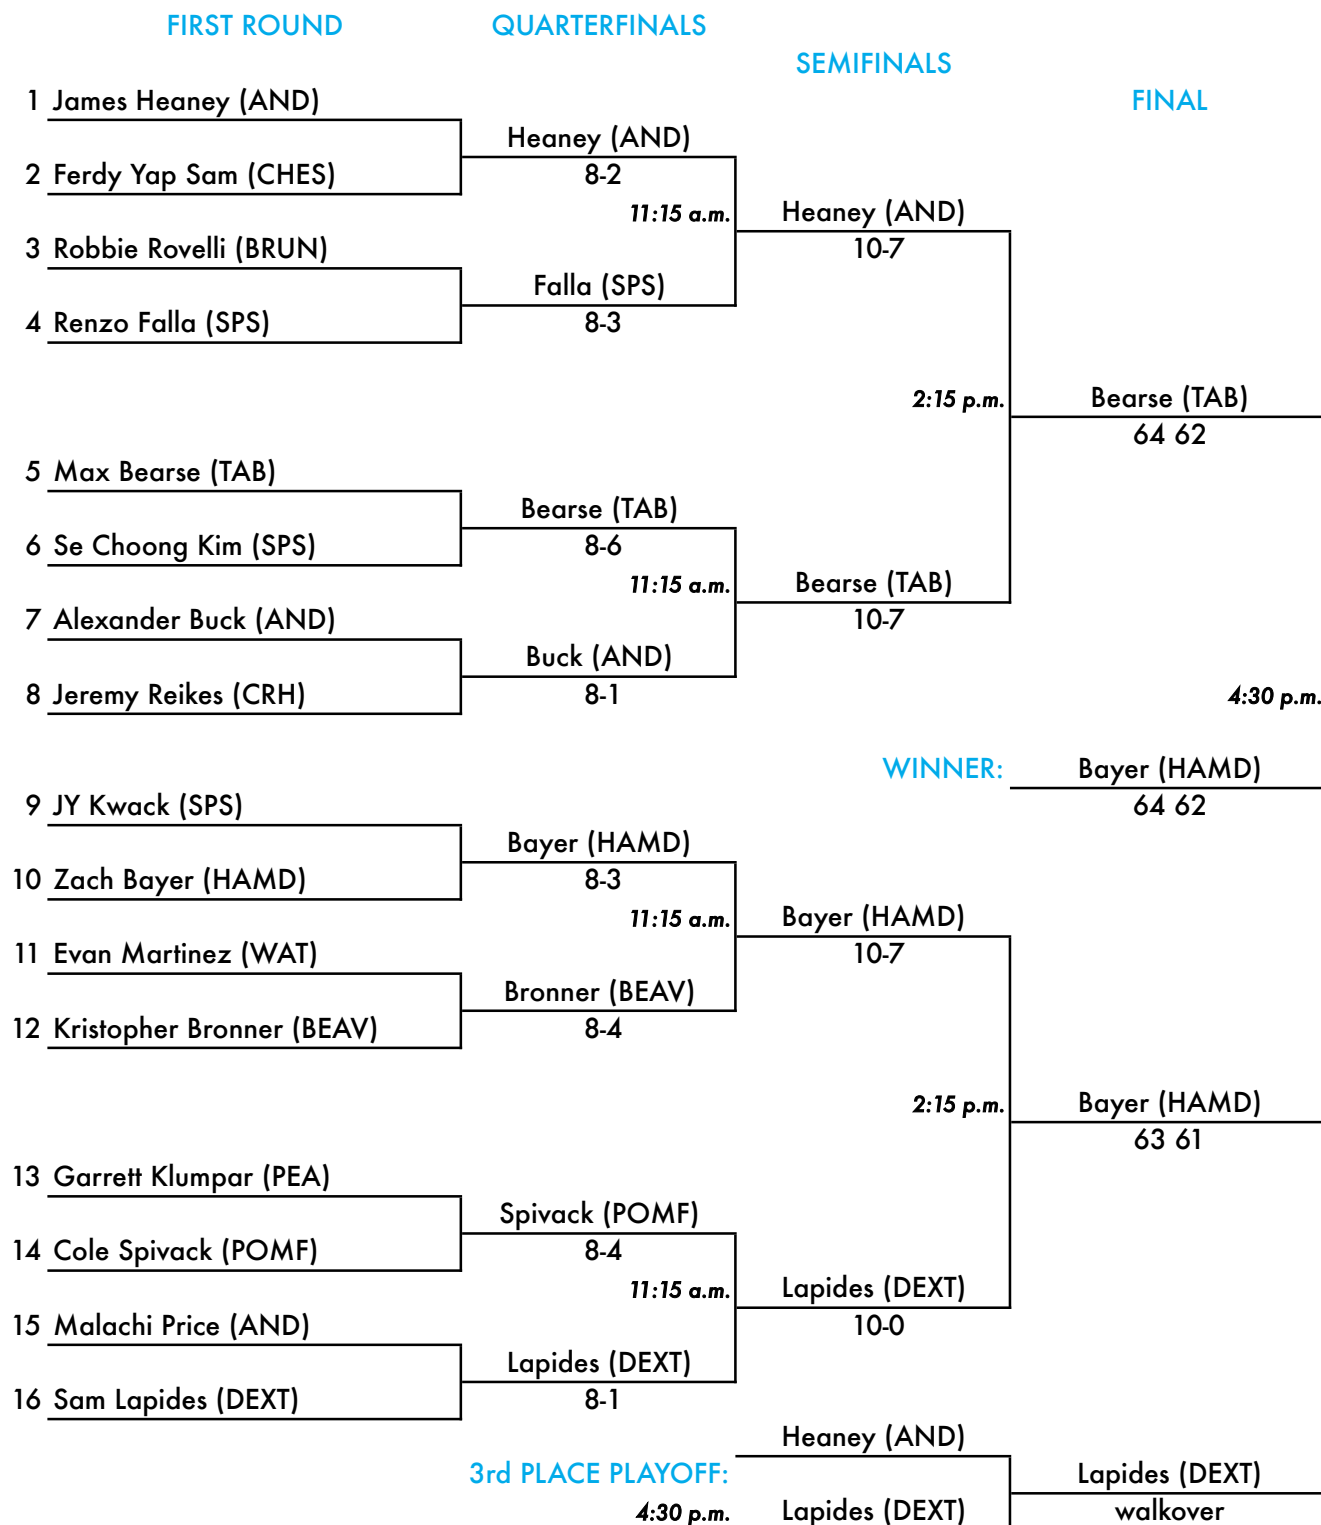

# New England Prep School Invitational Tennis Tournament

Torrence Hunt Tennis Center • Choate Rosemary Hall • Wallingford, Connecticut  
 May 28, 2011

## "A" Singles Consolation Draw

## "B" Singles Main Draw