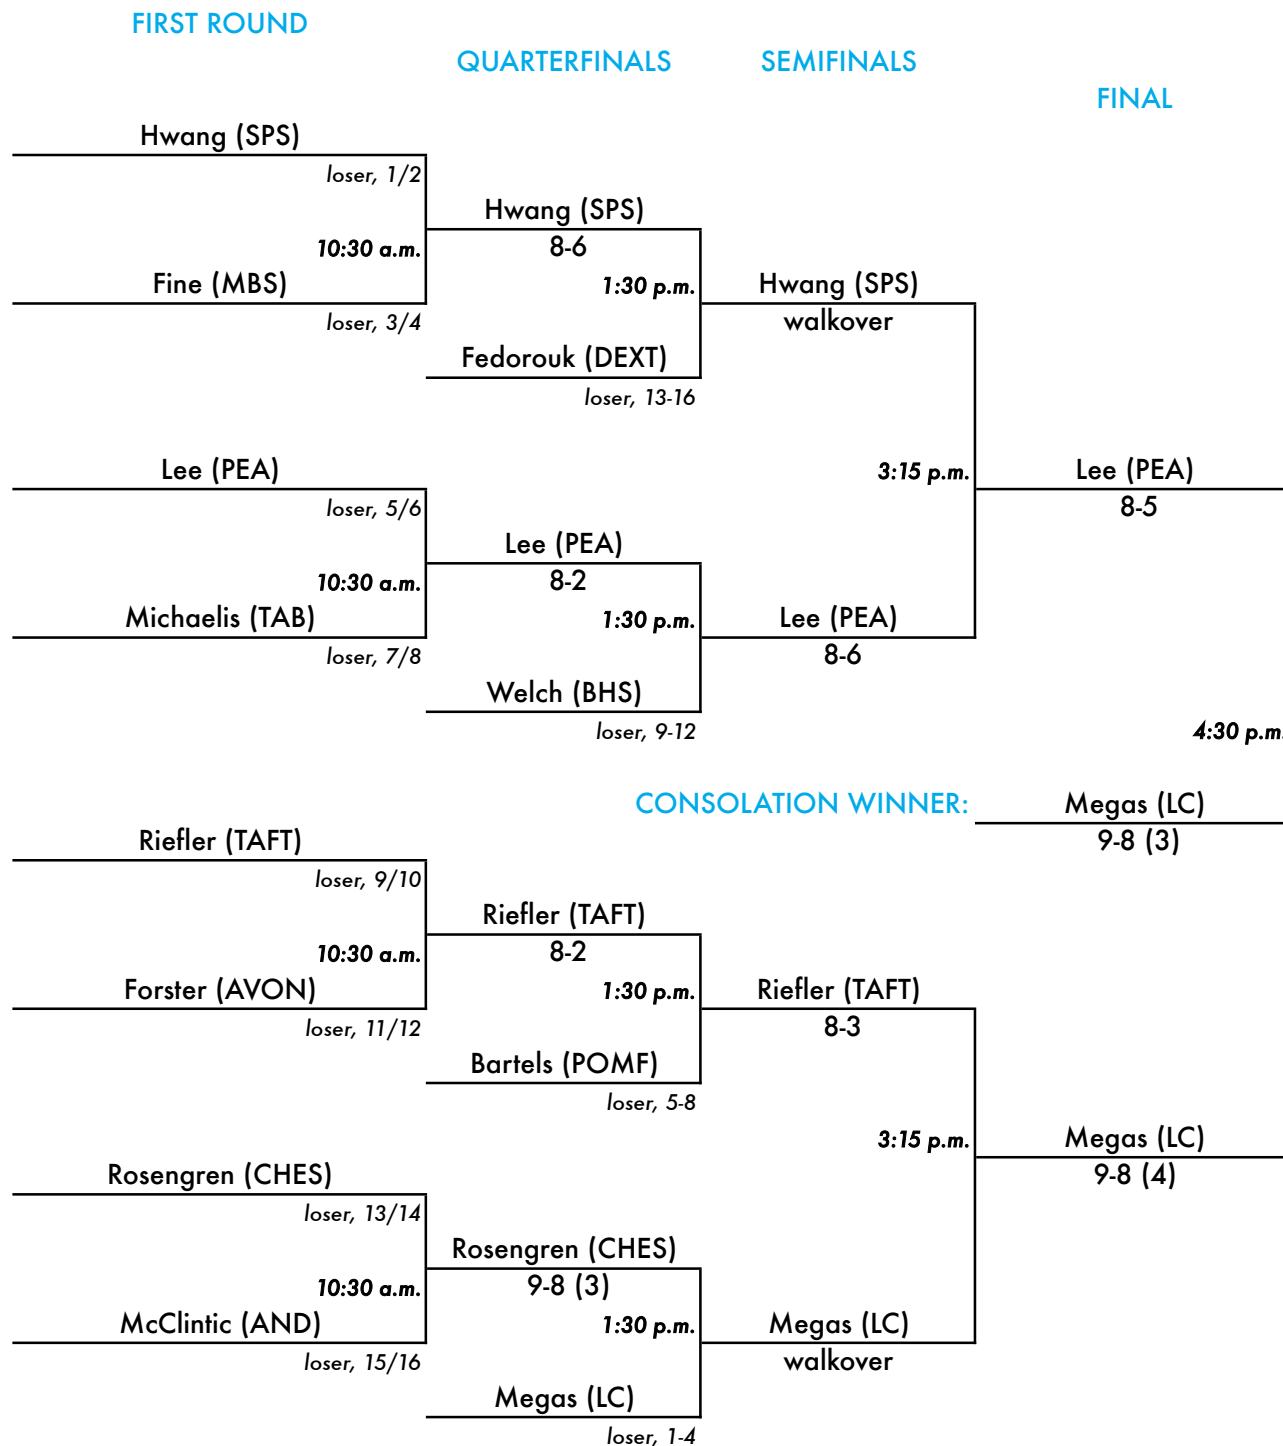

New England Prep School Invitational Tennis Tournament

Torrence Hunt Tennis Center • Choate Rosemary Hall • Wallingford, Connecticut
May 28, 2011

"A" Singles Consolation Draw