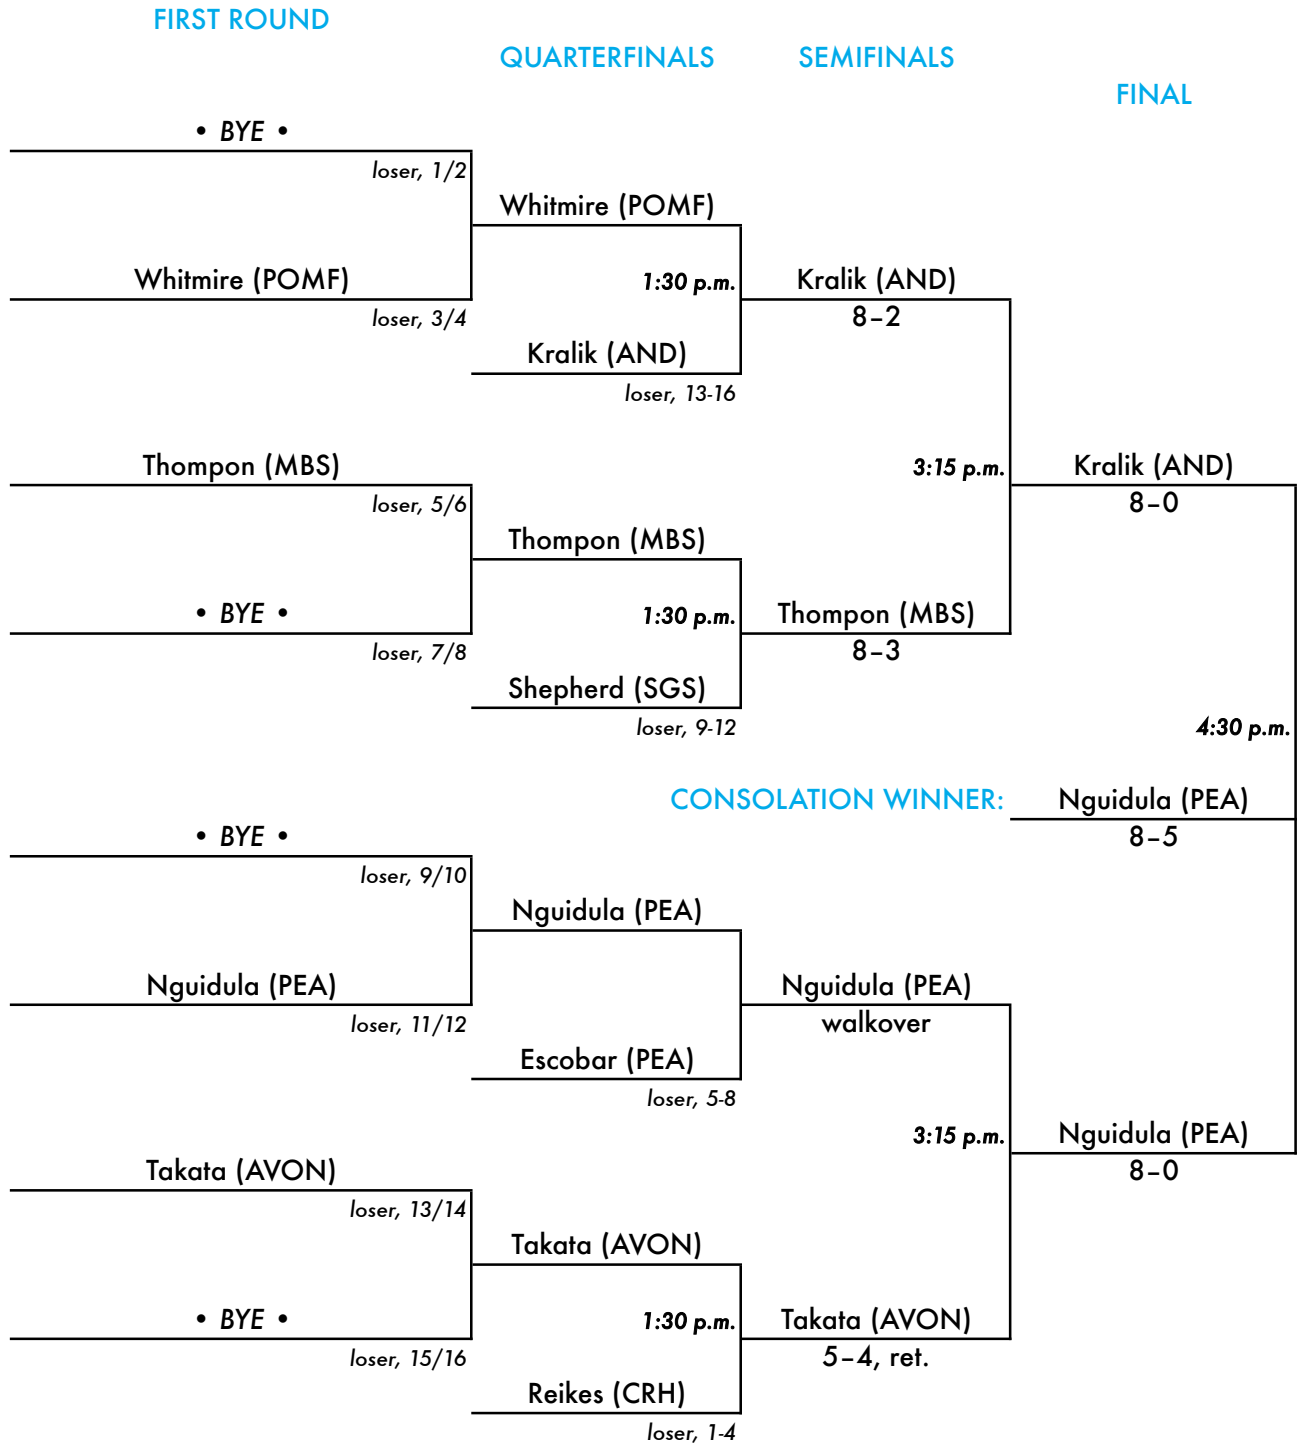

New England Prep School Invitational Tennis Tournament

Torrence Hunt Tennis Center • Choate Rosemary Hall • Wallingford, Connecticut
May 24, 2014

"A" Singles Consolation Draw