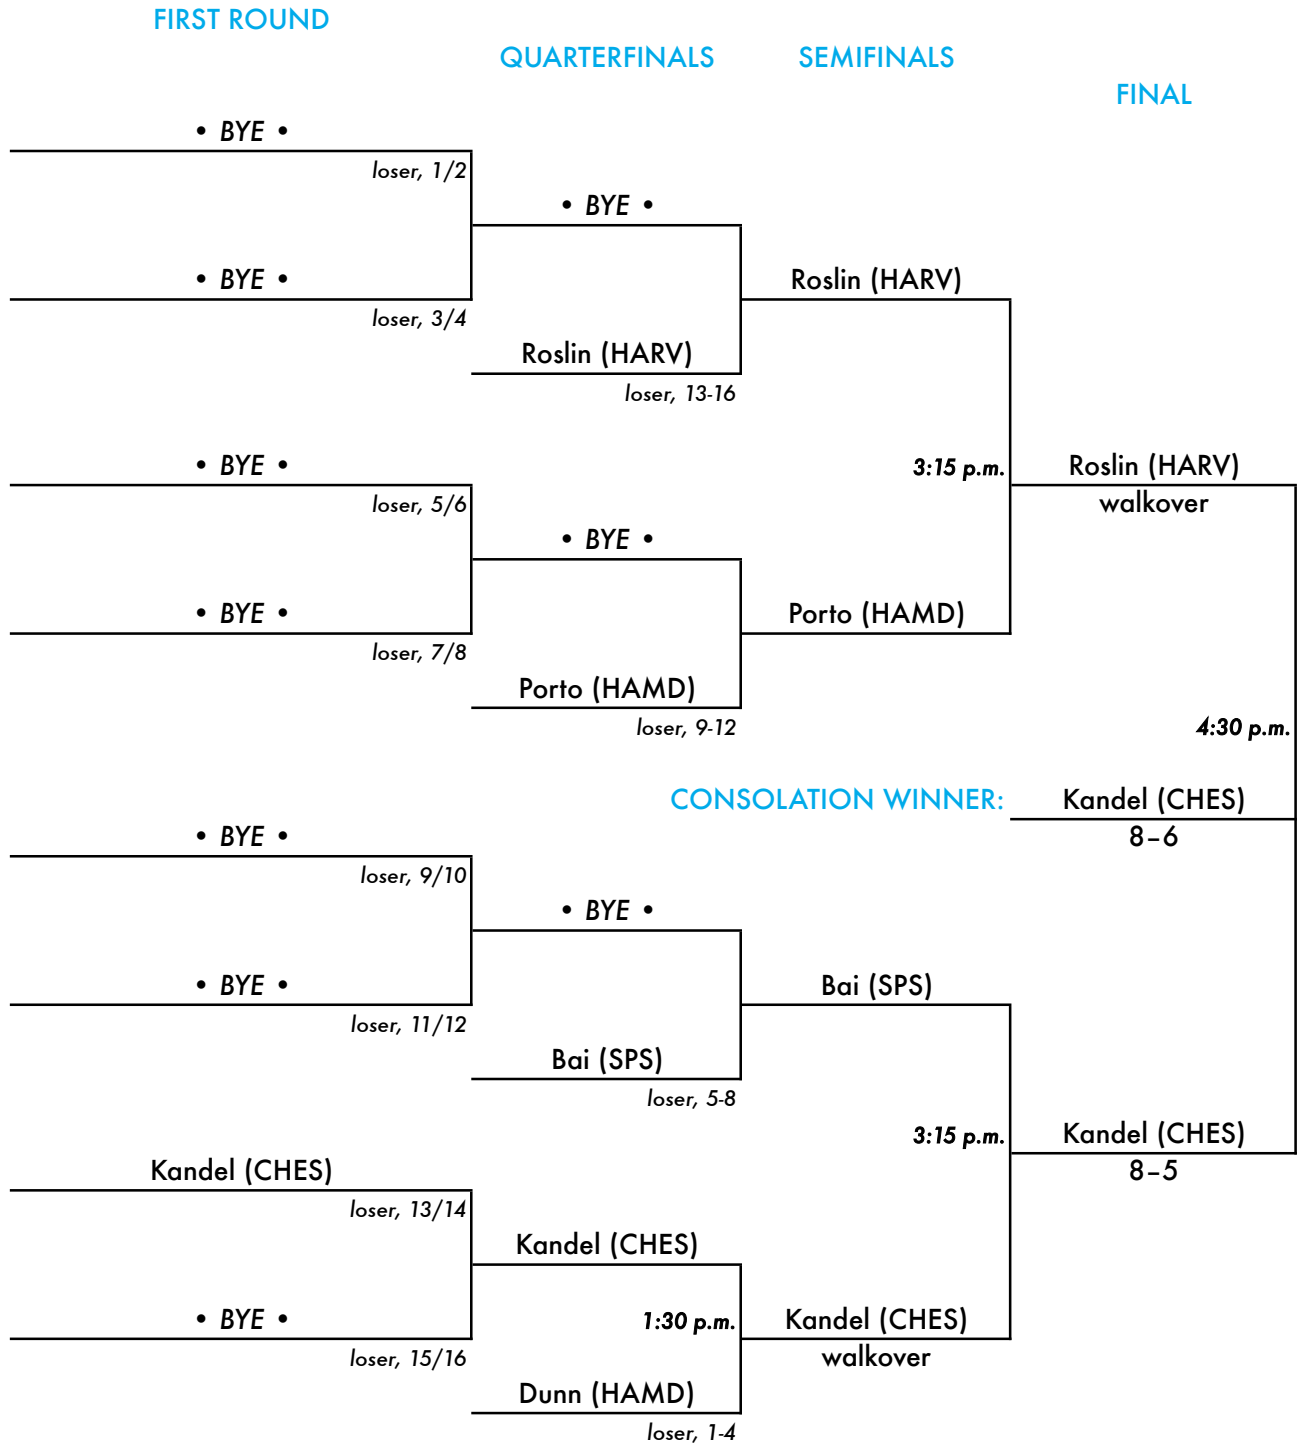

New England Prep School Invitational Tennis Tournament

Torrence Hunt Tennis Center • Choate Rosemary Hall • Wallingford, Connecticut
May 24, 2014

"B" Singles Consolation Draw