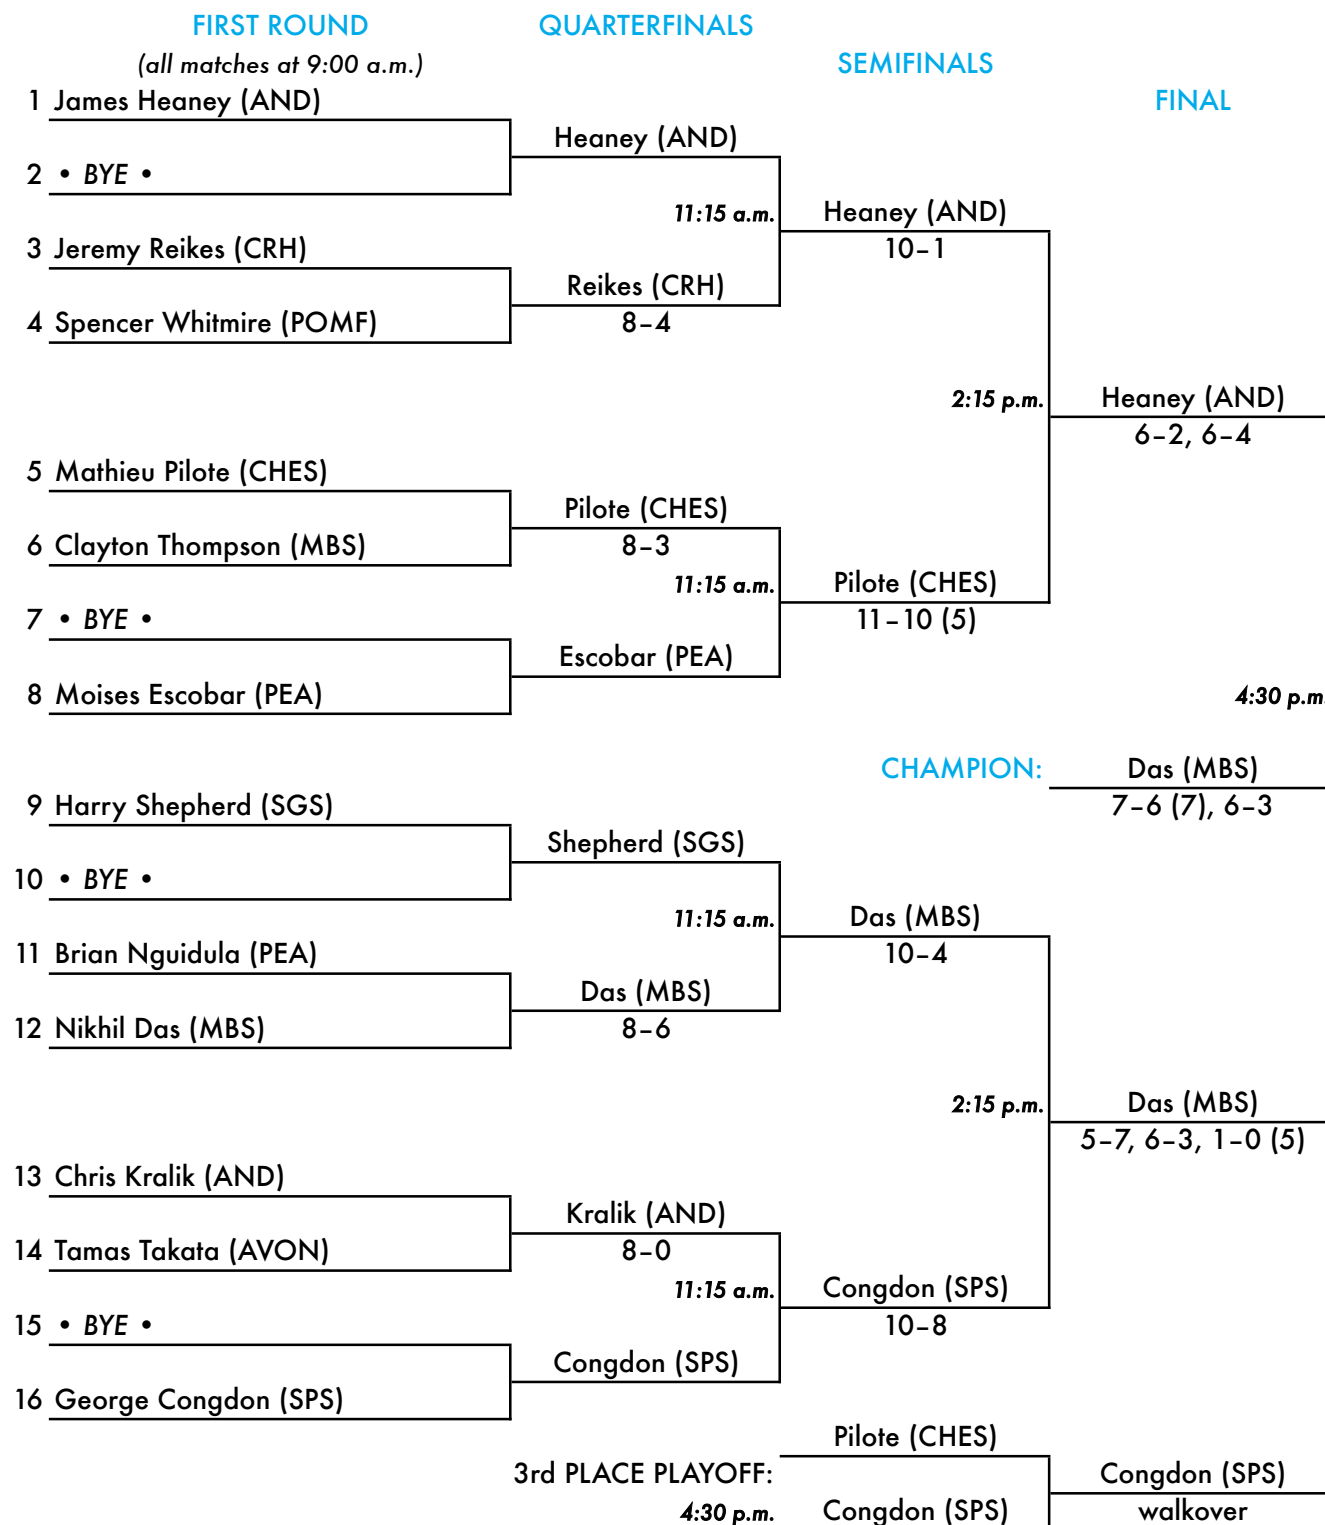

New England Prep School Invitational Tennis Tournament

Torrence Hunt Tennis Center • Choate Rosemary Hall • Wallingford, Connecticut
May 24, 2014

"A" Singles Championship Draw

CHAMPION: