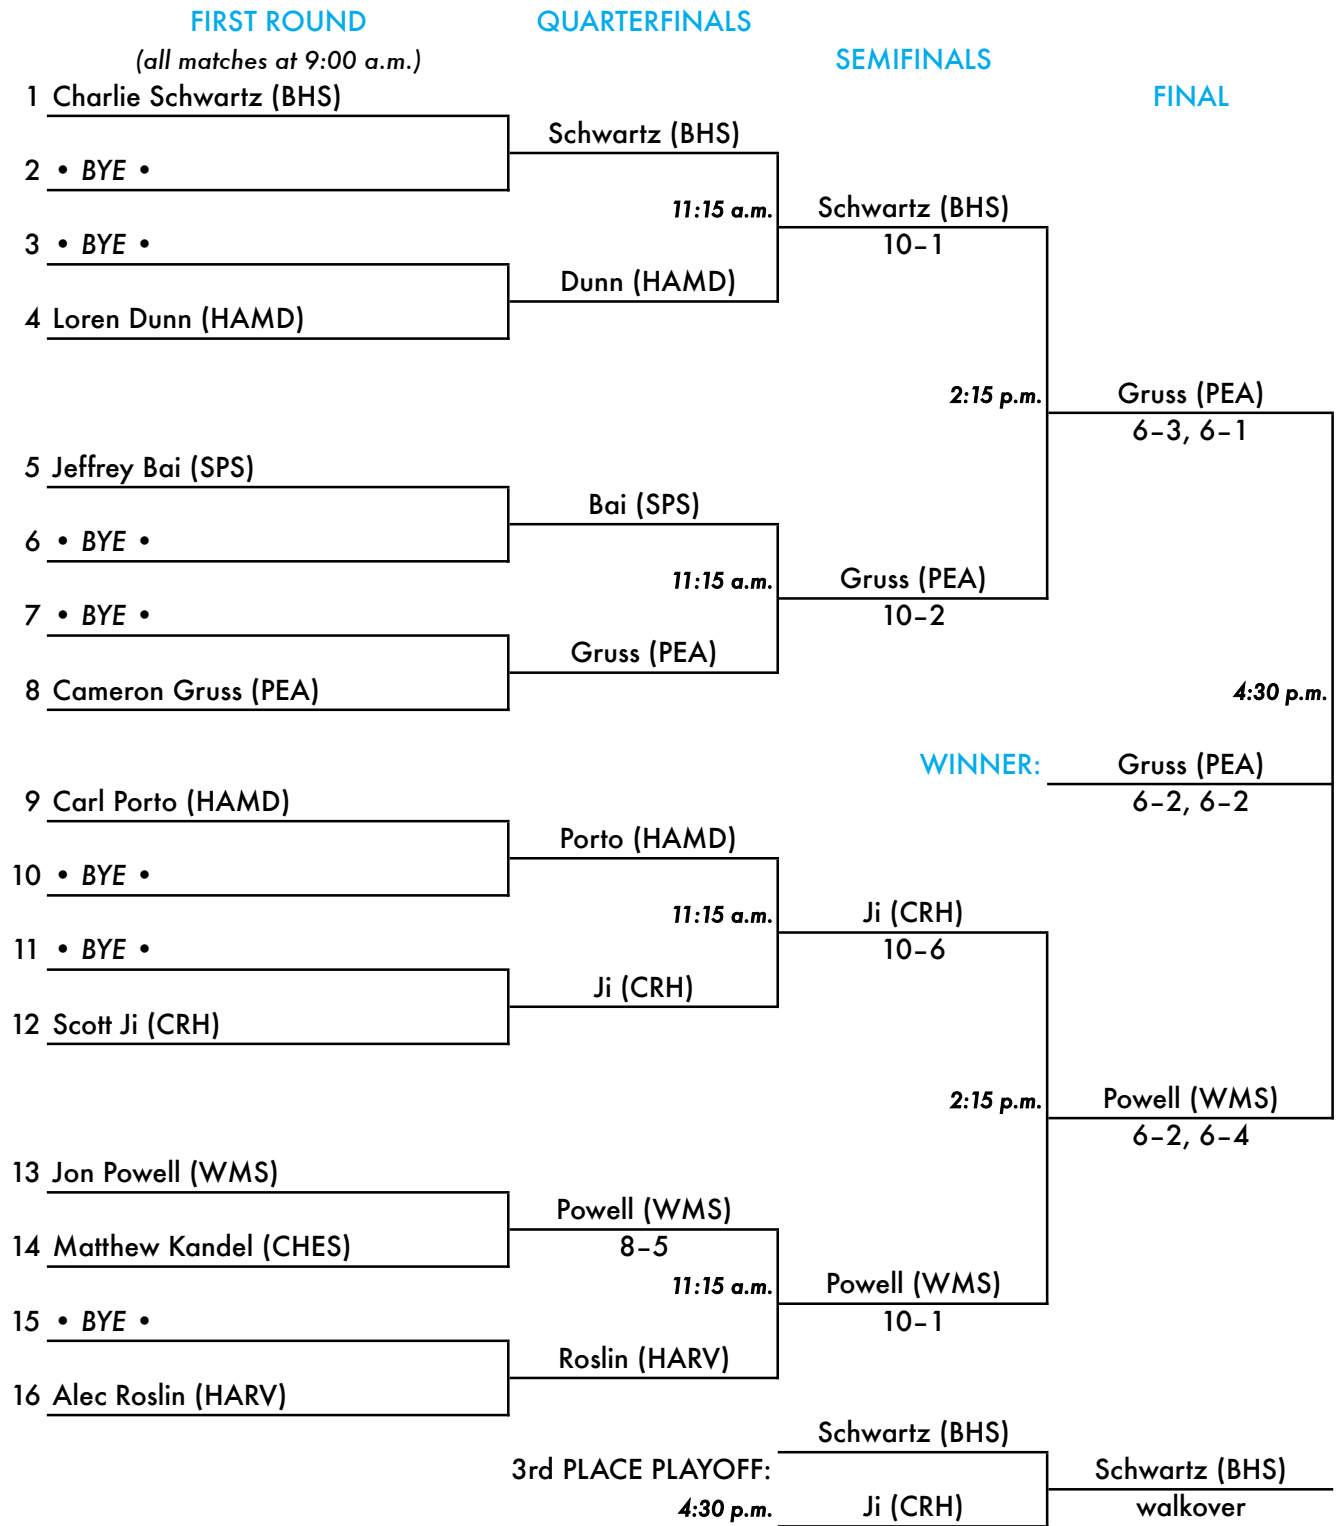

New England Prep School Invitational Tennis Tournament

Torrence Hunt Tennis Center • Choate Rosemary Hall • Wallingford, Connecticut
May 24, 2014

"B" Singles Main Draw

WINNER: