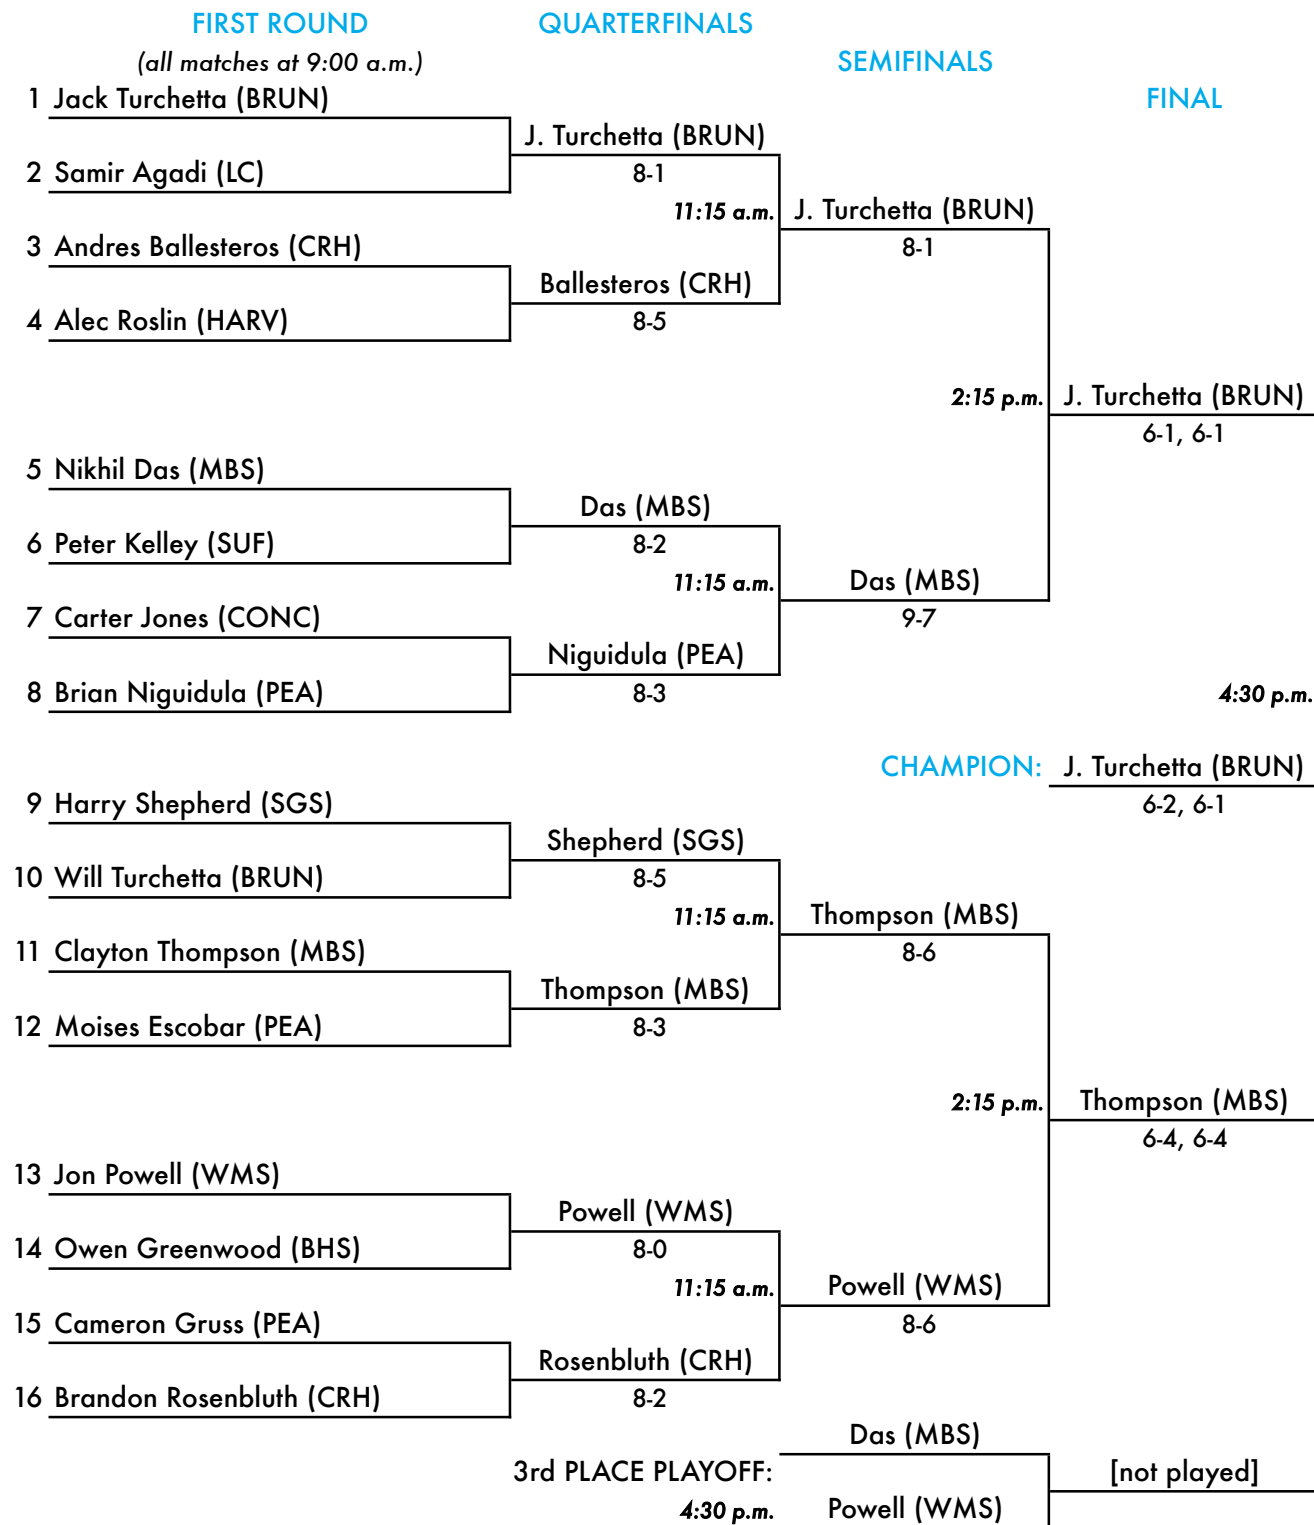

New England Prep School Invitational Tennis Tournament

Torrence Hunt Tennis Center • Choate Rosemary Hall • Wallingford, Connecticut
 May 23, 2015

"A" Singles Championship Draw

New England Prep School Invitational Tennis Tournament

Torrence Hunt Tennis Center • Choate Rosemary Hall • Wallingford, Connecticut
 May 23, 2015

"A" Singles Consolation Draw

New England Prep School Invitational Tennis Tournament

Torrence Hunt Tennis Center • Choate Rosemary Hall • Wallingford, Connecticut
 May 23, 2015

"B" Singles Main Draw

New England Prep School Invitational Tennis Tournament

Torrence Hunt Tennis Center • Choate Rosemary Hall • Wallingford, Connecticut
May 23, 2015

"B" Singles Consolation Draw

SEMIFINALS

FINAL

New England Prep School Invitational Tennis Tournament

Torrence Hunt Tennis Center • Choate Rosemary Hall • Wallingford, Connecticut
 May 23, 2015

Doubles Championship Draw

CHAMPIONS: Jow/Way (AND)

New England Prep School Invitational Tennis Tournament