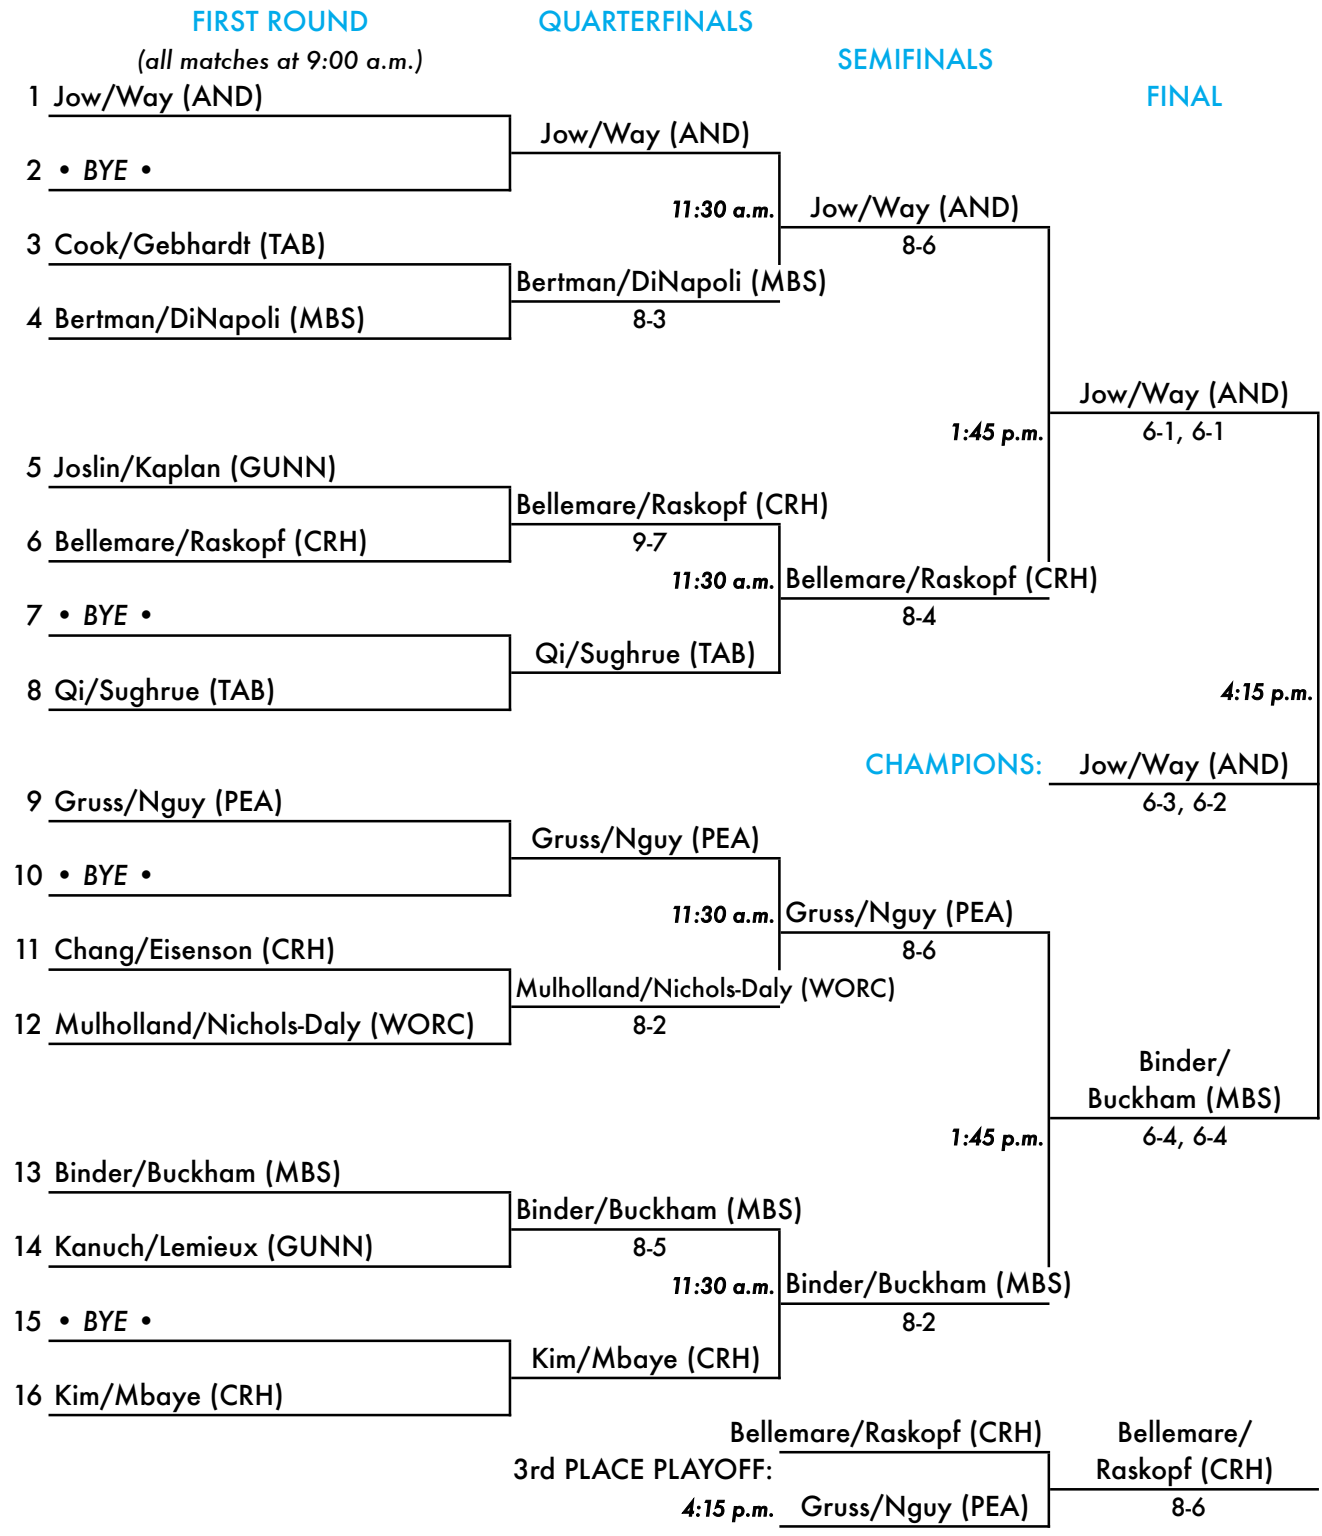

"B" Singles Main Draw

New England Prep School Invitational Tennis Tournament

Torrence Hunt Tennis Center • Choate Rosemary Hall • Wallingford, Connecticut
May 23, 2015

"B" Singles Consolation Draw

SEMIFINALS

FINAL

New England Prep School Invitational Tennis Tournament

Torrence Hunt Tennis Center • Choate Rosemary Hall • Wallingford, Connecticut
 May 23, 2015

Doubles Championship Draw

CHAMPIONS: Jow/Way (AND)

New England Prep School Invitational Tennis Tournament