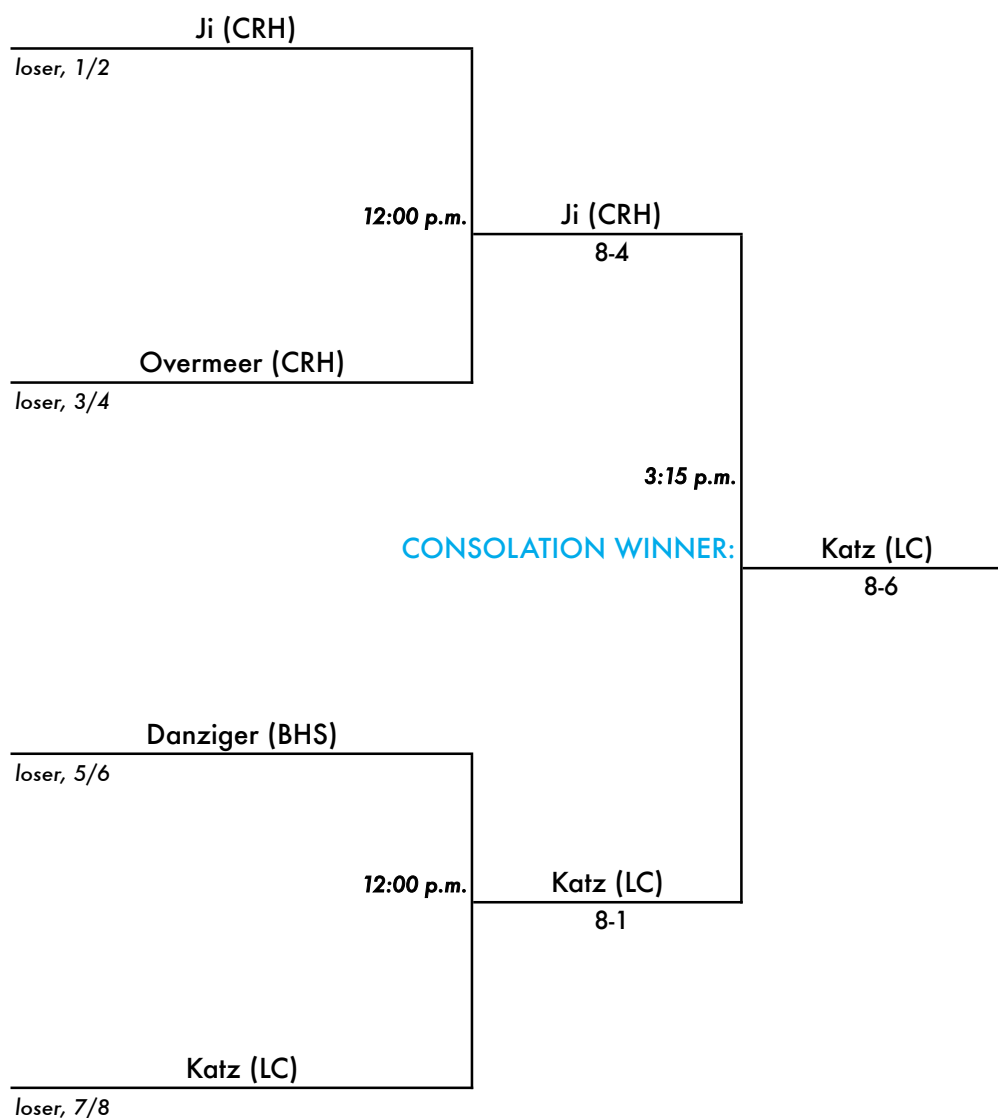

"B" Singles Main Draw

New England Prep School Invitational Tennis Tournament

Torrence Hunt Tennis Center • Choate Rosemary Hall • Wallingford, Connecticut
May 23, 2015

"B" Singles Consolation Draw

SEMIFINALS

FINAL

New England Prep School Invitational Tennis Tournament

Torrence Hunt Tennis Center • Choate Rosemary Hall • Wallingford, Connecticut
 May 23, 2015

Doubles Championship Draw

CHAMPIONS: Jow/Way (AND)

New England Prep School Invitational Tennis Tournament