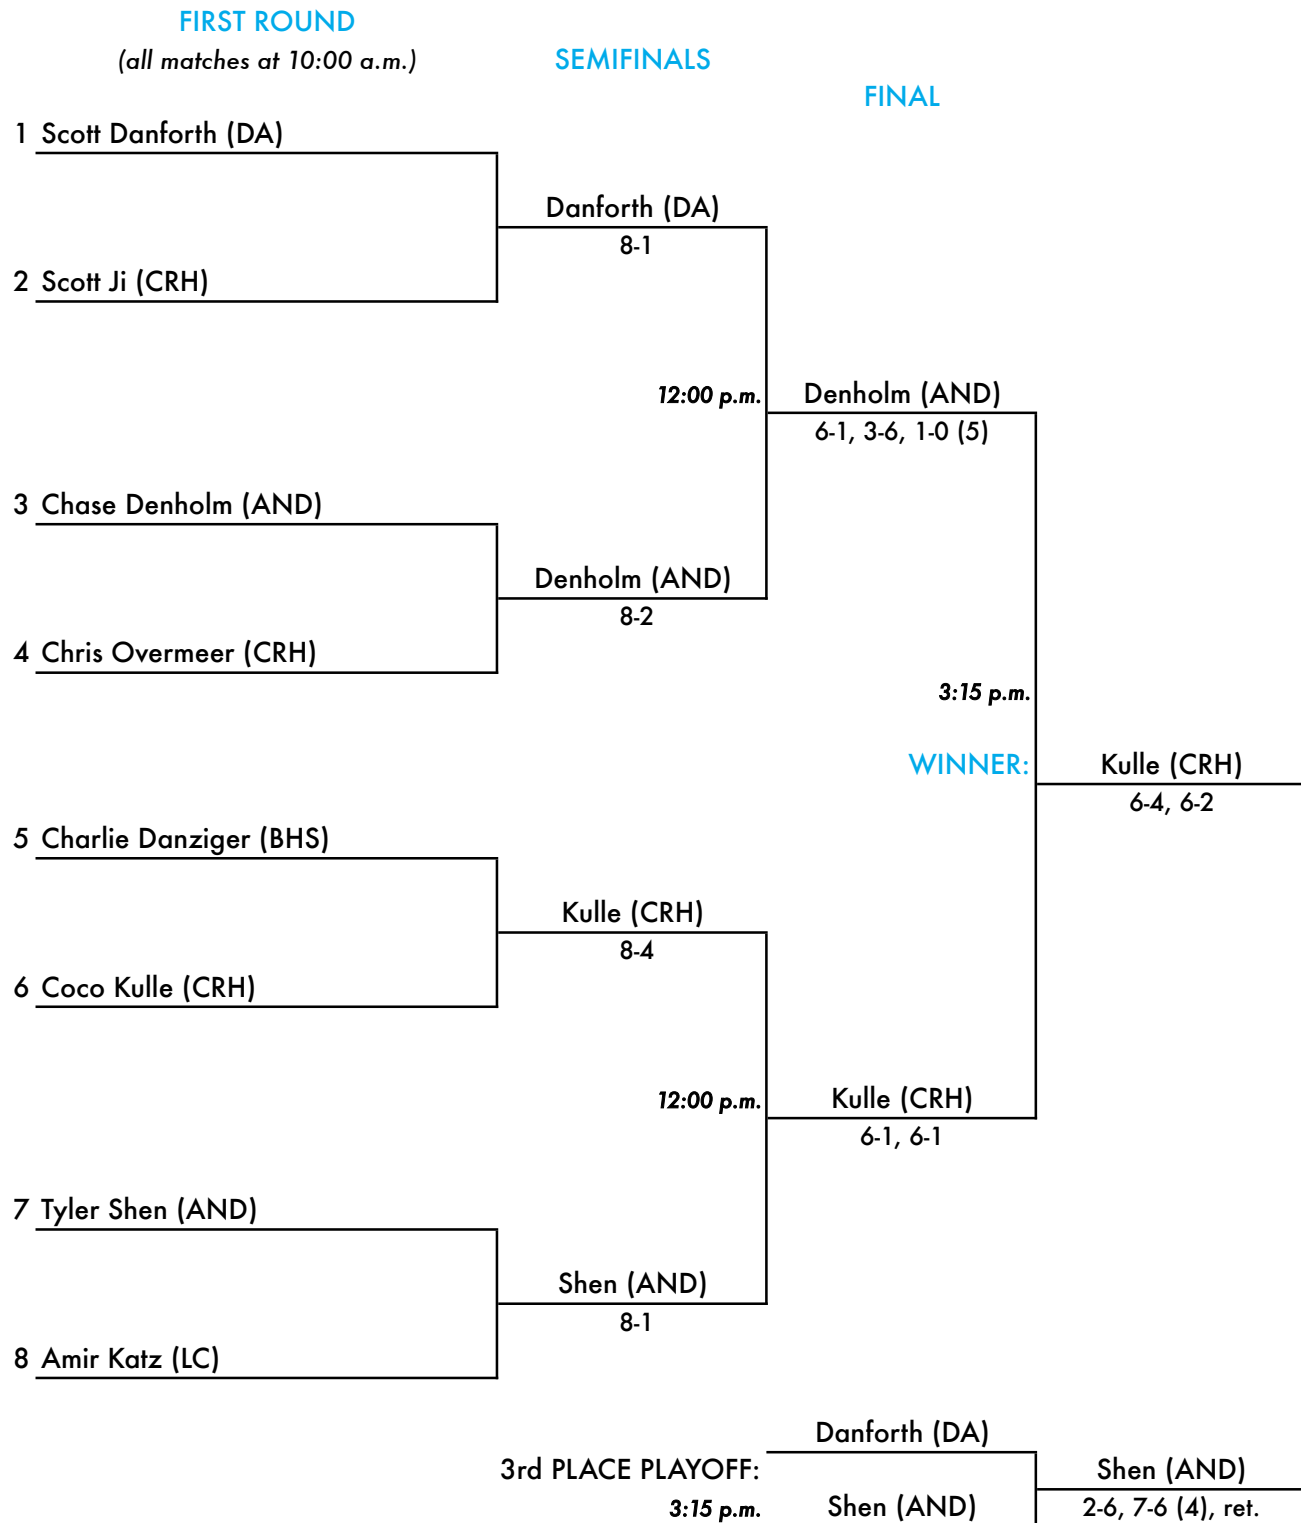

Torrence Hunt Tennis Center • Choate Rosemary Hall • Wallingford, Connecticut
 May 23, 2015

"A" Singles Consolation Draw

New England Prep School Invitational Tennis Tournament

Torrence Hunt Tennis Center • Choate Rosemary Hall • Wallingford, Connecticut
 May 23, 2015

"B" Singles Main Draw

New England Prep School Invitational Tennis Tournament

Torrence Hunt Tennis Center • Choate Rosemary Hall • Wallingford, Connecticut
May 23, 2015

"B" Singles Consolation Draw

SEMIFINALS