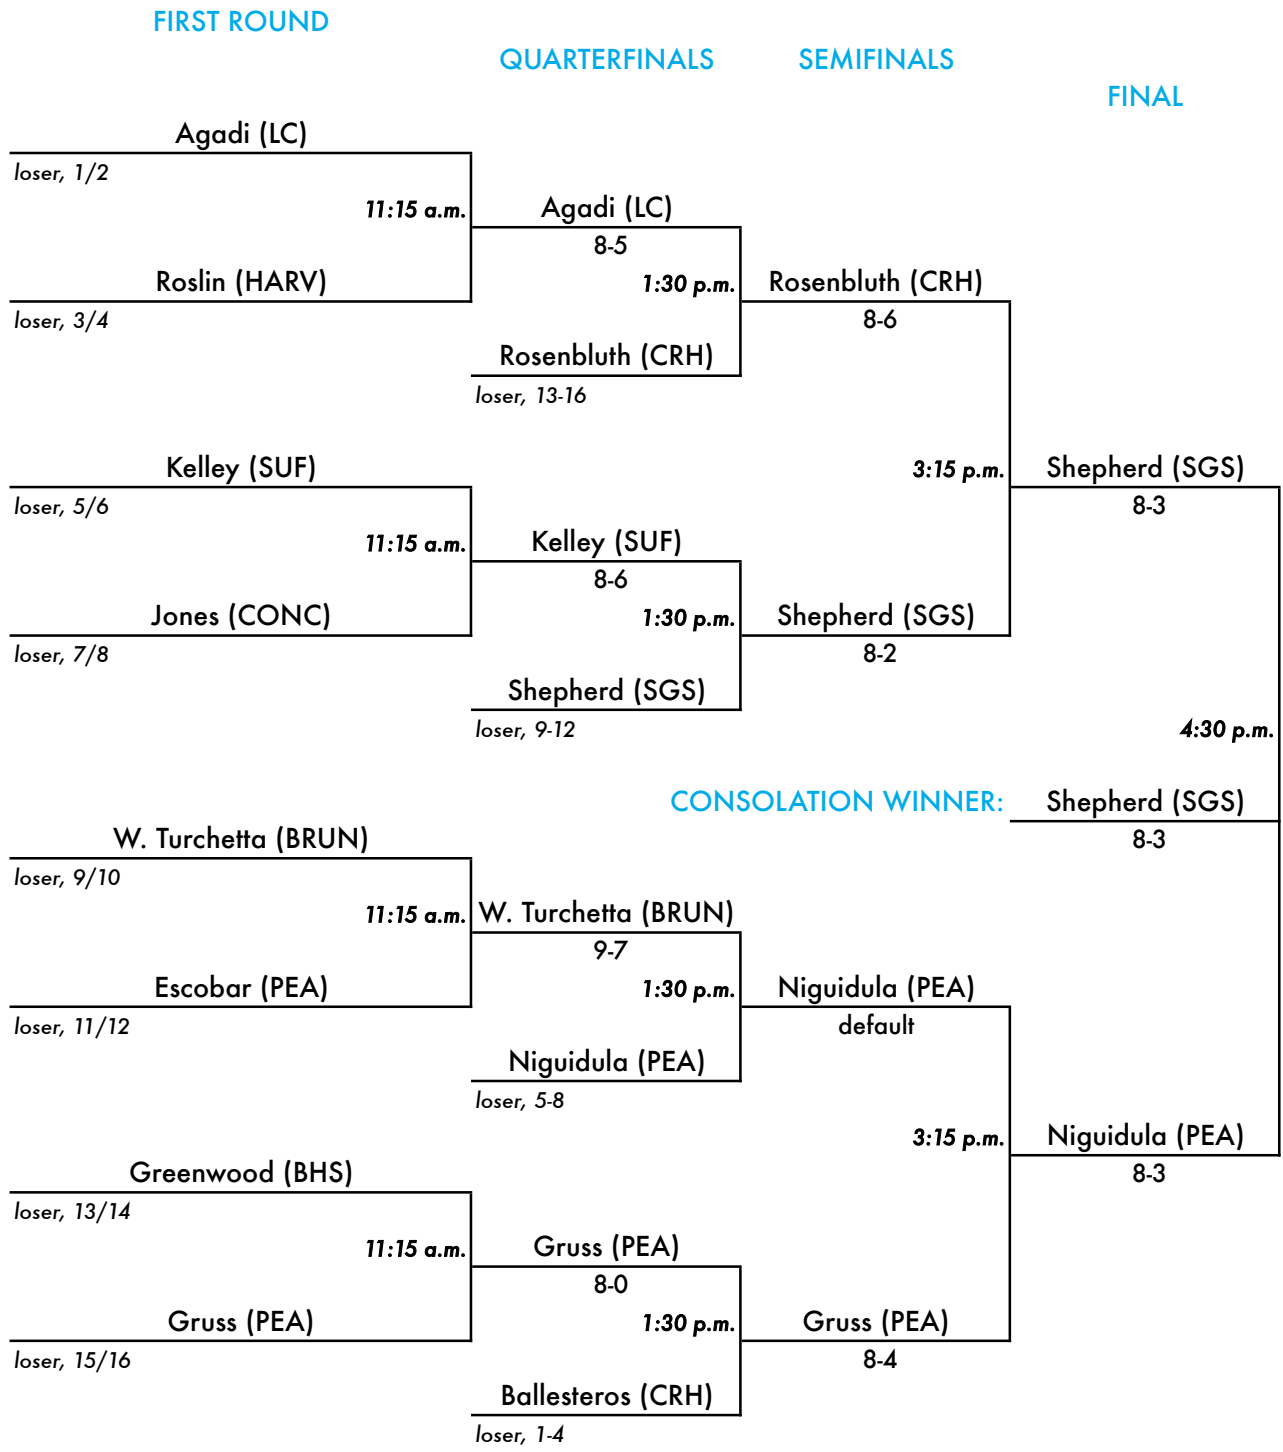

New England Prep School Invitational Tennis Tournament

Torrence Hunt Tennis Center • Choate Rosemary Hall • Wallingford, Connecticut
 May 23, 2015

"A" Singles Championship Draw

New England Prep School Invitational Tennis Tournament

Torrence Hunt Tennis Center • Choate Rosemary Hall • Wallingford, Connecticut
 May 23, 2015

"A" Singles Consolation Draw

New England Prep School Invitational Tennis Tournament

Torrence Hunt Tennis Center • Choate Rosemary Hall • Wallingford, Connecticut
 May 23, 2015

"B" Singles Main Draw

New England Prep School Invitational Tennis Tournament

Torrence Hunt Tennis Center • Choate Rosemary Hall • Wallingford, Connecticut
May 23, 2015

"B" Singles Consolation Draw

SEMIFINALS

FINAL

New England Prep School Invitational Tennis Tournament

Torrence Hunt Tennis Center • Choate Rosemary Hall • Wallingford, Connecticut
 May 23, 2015

Doubles Championship Draw

CHAMPIONS: Jow/Way (AND)

New England Prep School Invitational Tennis Tournament