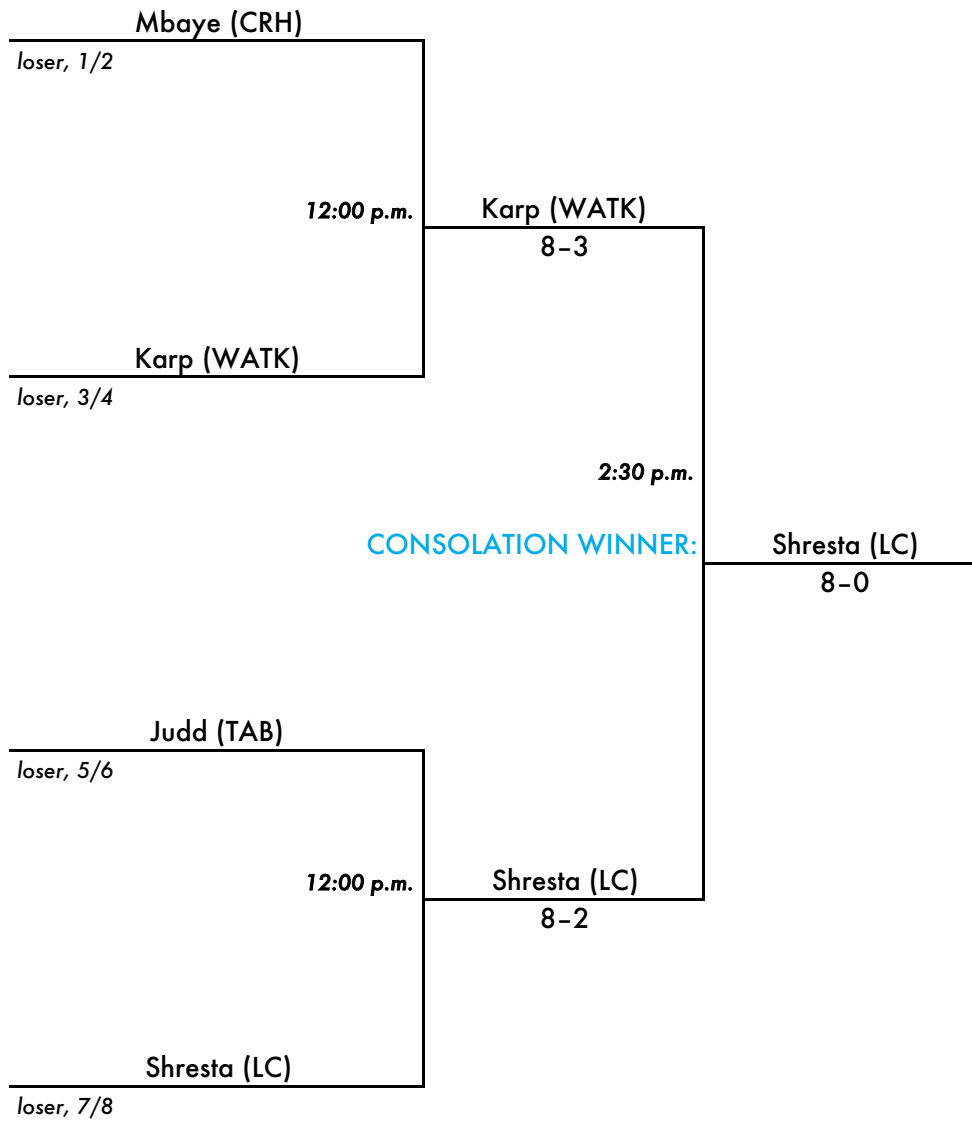

New England Prep School Invitational Tennis Tournament

Torrence Hunt Tennis Center • Choate Rosemary Hall • Wallingford, Connecticut
May 28, 2016

"B" Singles Consolation Draw

SEMIFINALS

FINAL