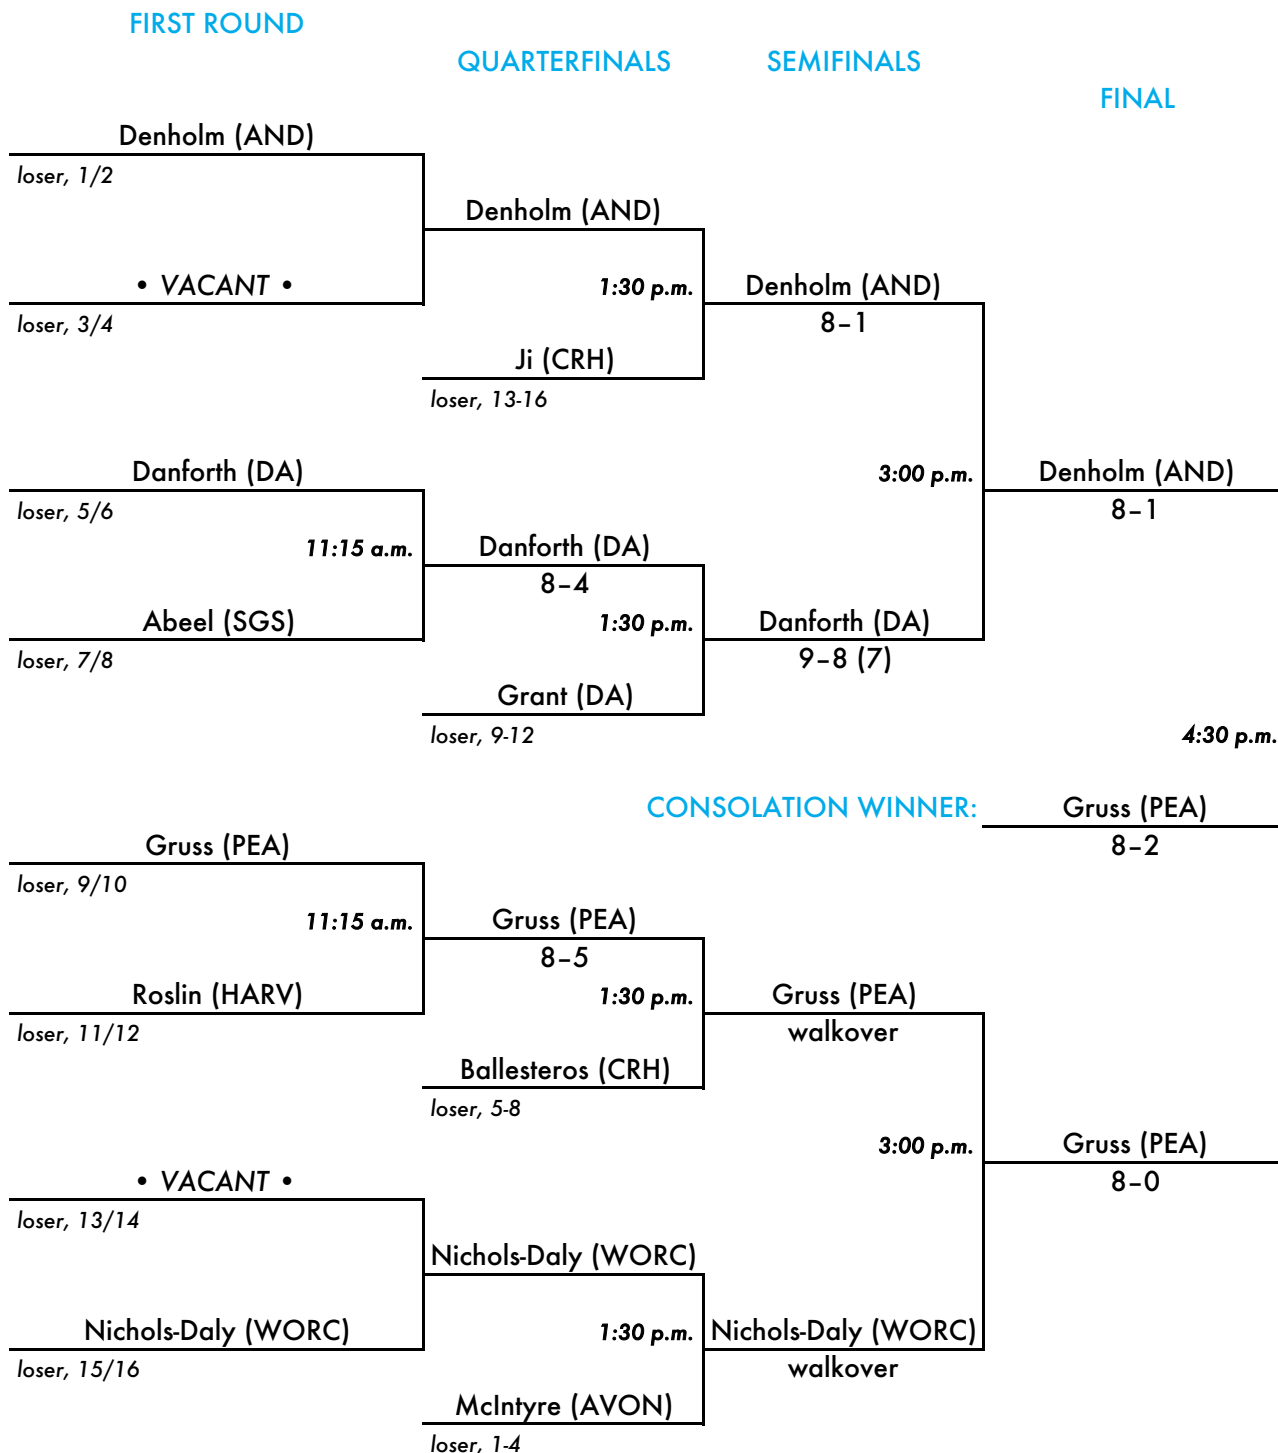

# New England Prep School Invitational Tennis Tournament

Torrence Hunt Tennis Center • Choate Rosemary Hall • Wallingford, Connecticut  
 May 28, 2016

## "A" Singles Consolation Draw

## "B" Singles Main Draw