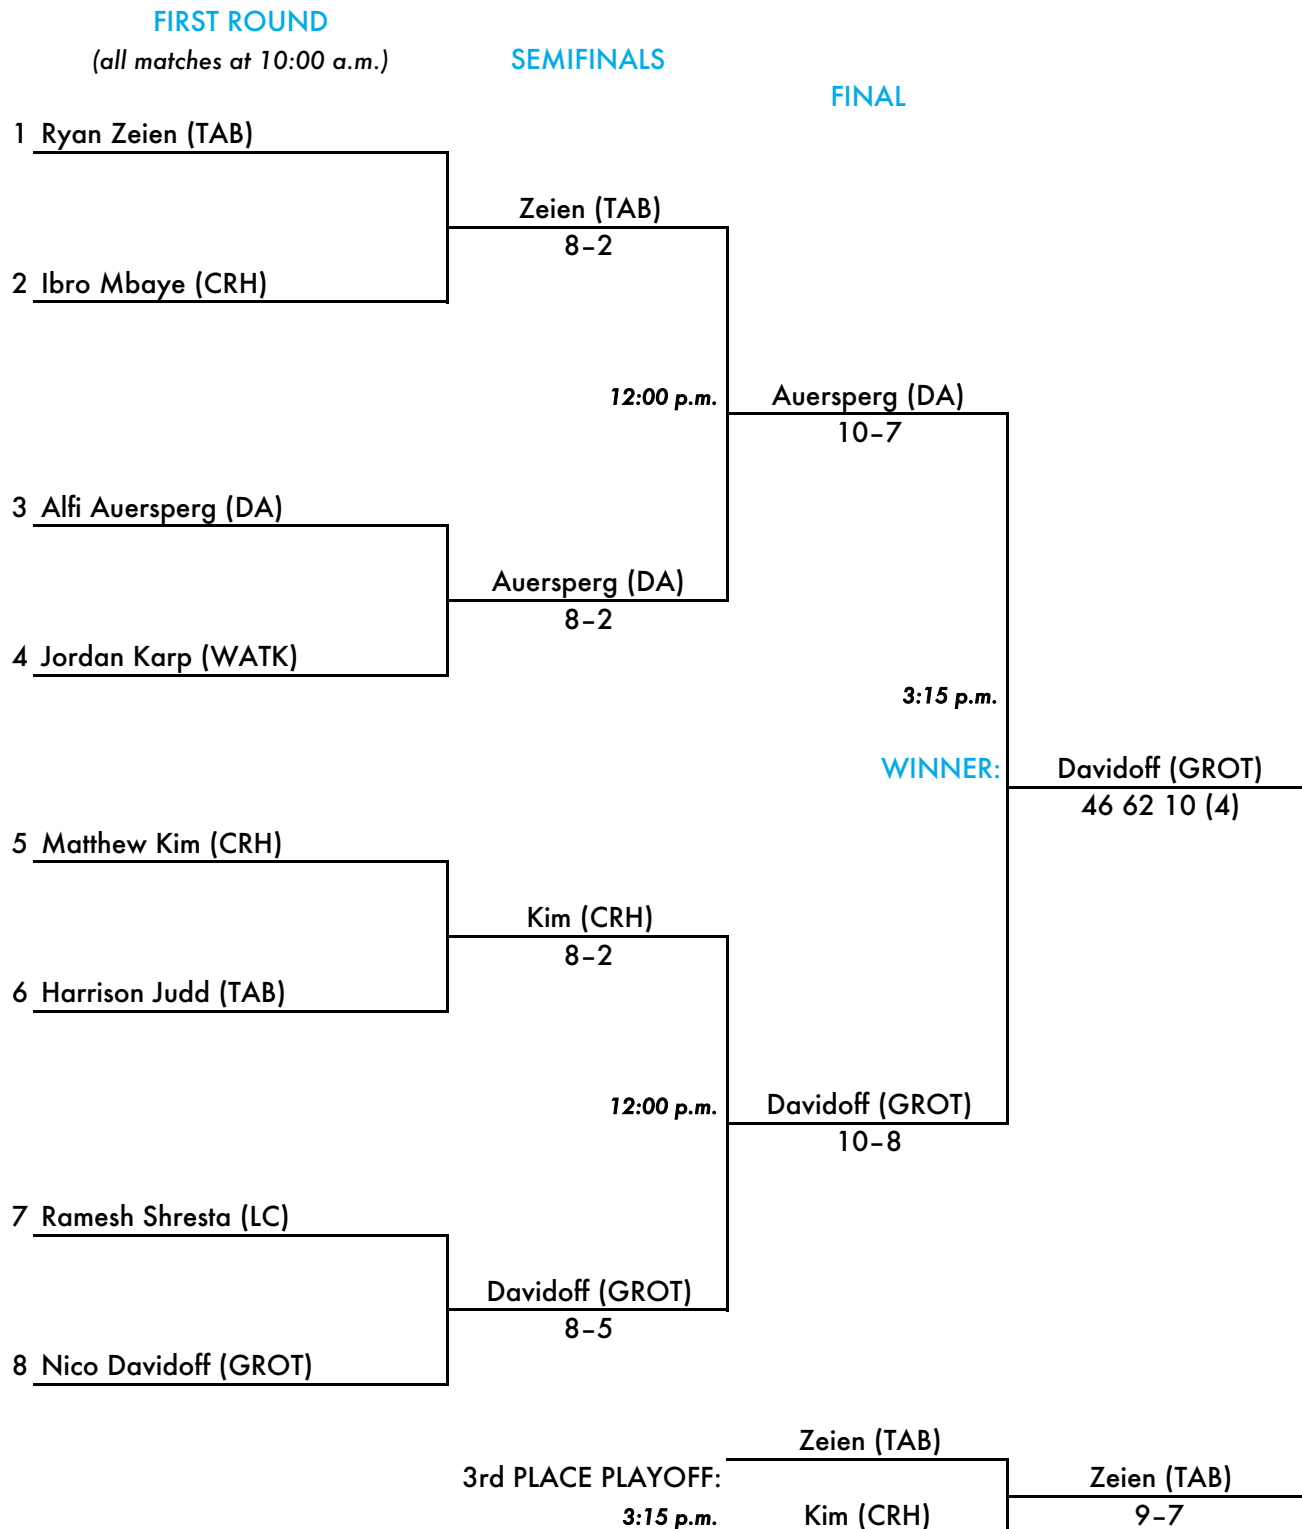

# New England Prep School Invitational Tennis Tournament

Torrence Hunt Tennis Center • Choate Rosemary Hall • Wallingford, Connecticut  
 May 28, 2016

## "A" Singles Consolation Draw

## "B" Singles Main Draw