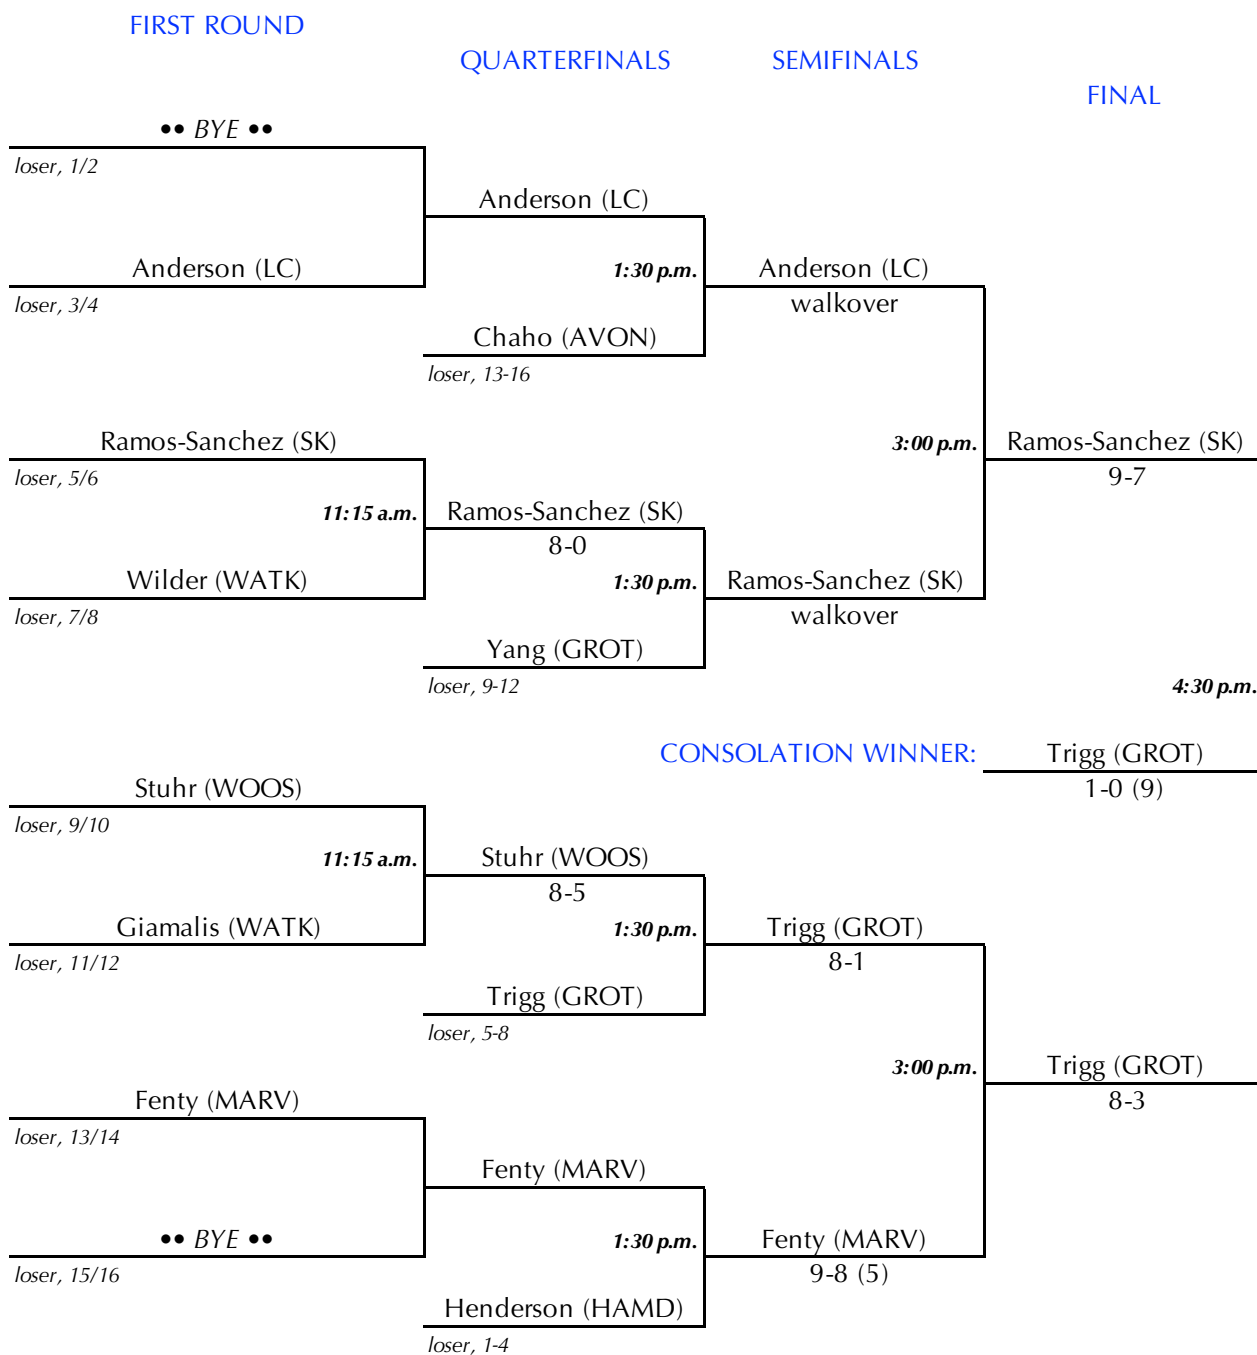

New England Prep School Invitational Tennis Tournament

Torrence Hunt Tennis Center • Choate Rosemary Hall • Wallingford, Connecticut
 May 25, 2019

Singles Championship Draw

New England Prep School Invitational Tennis Tournament

Torrence Hunt Tennis Center • Choate Rosemary Hall • Wallingford, Connecticut
 May 25, 2019

Singles Consolation Draw

New England Prep School Invitational Tennis Tournament

Torrence Hunt Tennis Center • Choate Rosemary Hall • Wallingford, Connecticut
 May 25, 2018

Doubles Championship Draw

New England Prep School Invitational Tennis Tournament

Torrence Hunt Tennis Center • Choate Rosemary Hall • Wallingford, Connecticut
May 25, 2018

Doubles Consolation Draw

SEMIFINALS