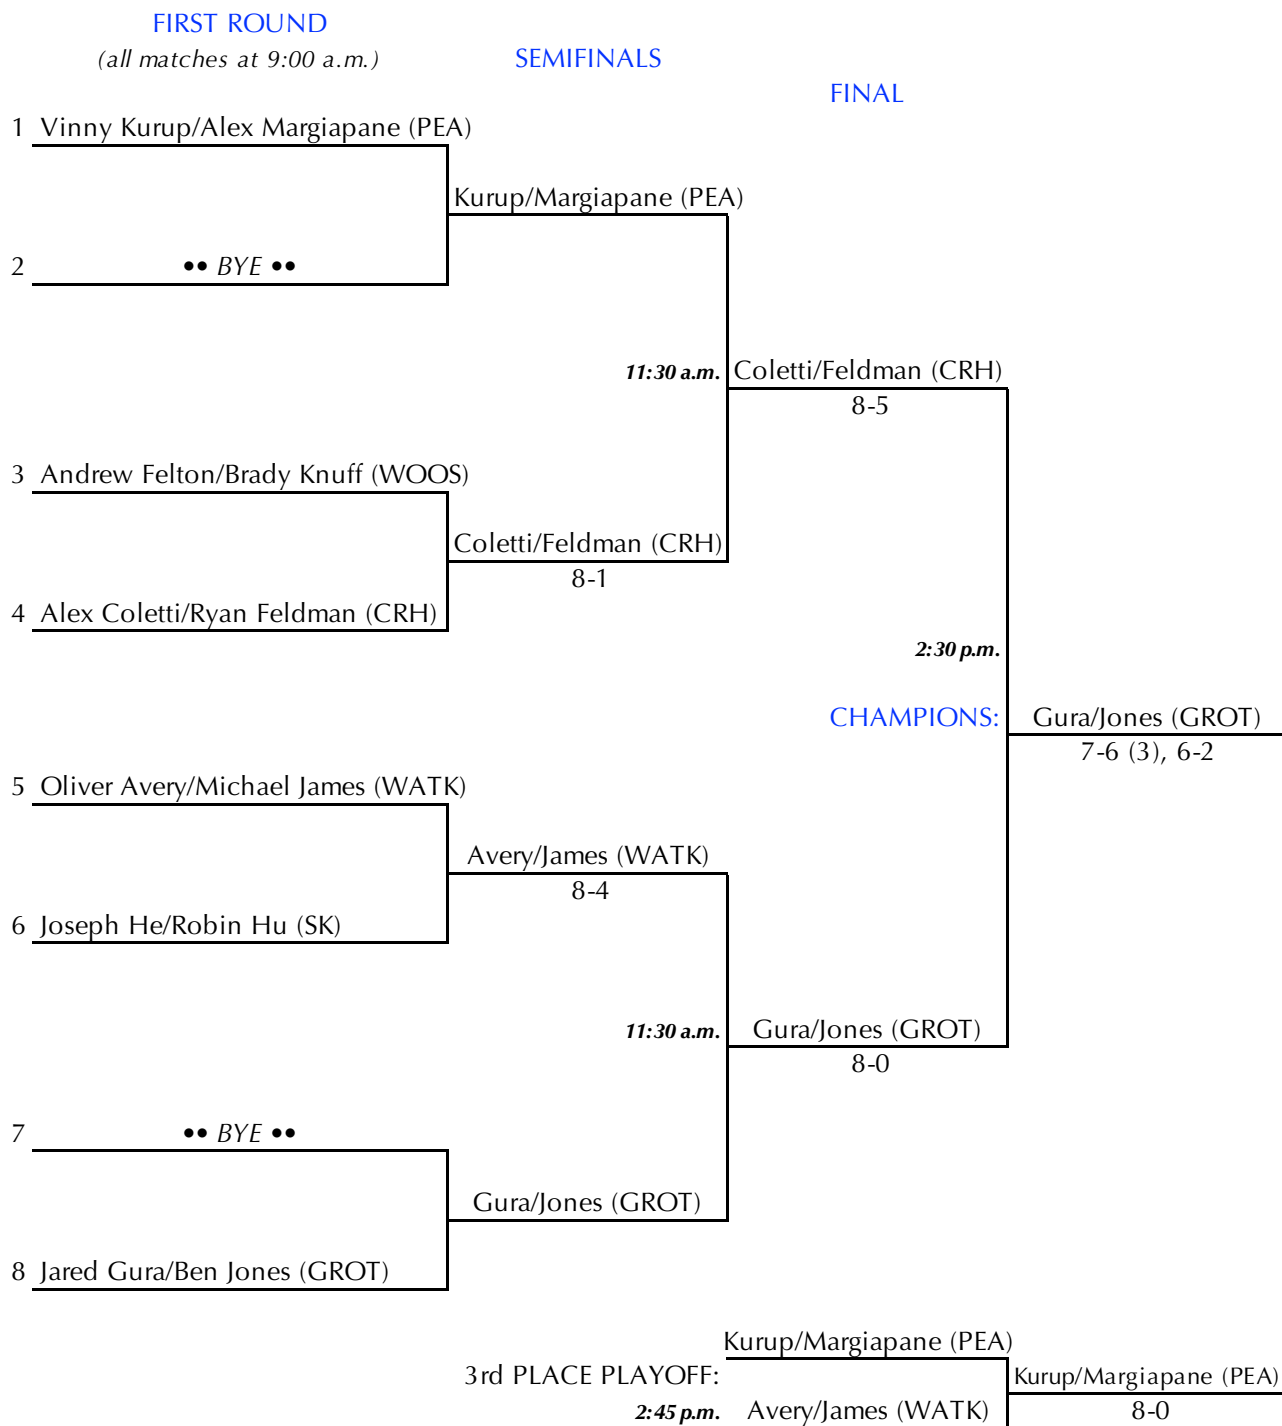

New England Prep School Invitational Tennis Tournament

Torrence Hunt Tennis Center • Choate Rosemary Hall • Wallingford, Connecticut
 May 25, 2019

Singles Championship Draw

New England Prep School Invitational Tennis Tournament

Torrence Hunt Tennis Center • Choate Rosemary Hall • Wallingford, Connecticut
 May 25, 2019

Singles Consolation Draw

New England Prep School Invitational Tennis Tournament

Torrence Hunt Tennis Center • Choate Rosemary Hall • Wallingford, Connecticut
 May 25, 2018

Doubles Championship Draw

New England Prep School Invitational Tennis Tournament

Torrence Hunt Tennis Center • Choate Rosemary Hall • Wallingford, Connecticut
May 25, 2018

Doubles Consolation Draw

SEMIFINALS