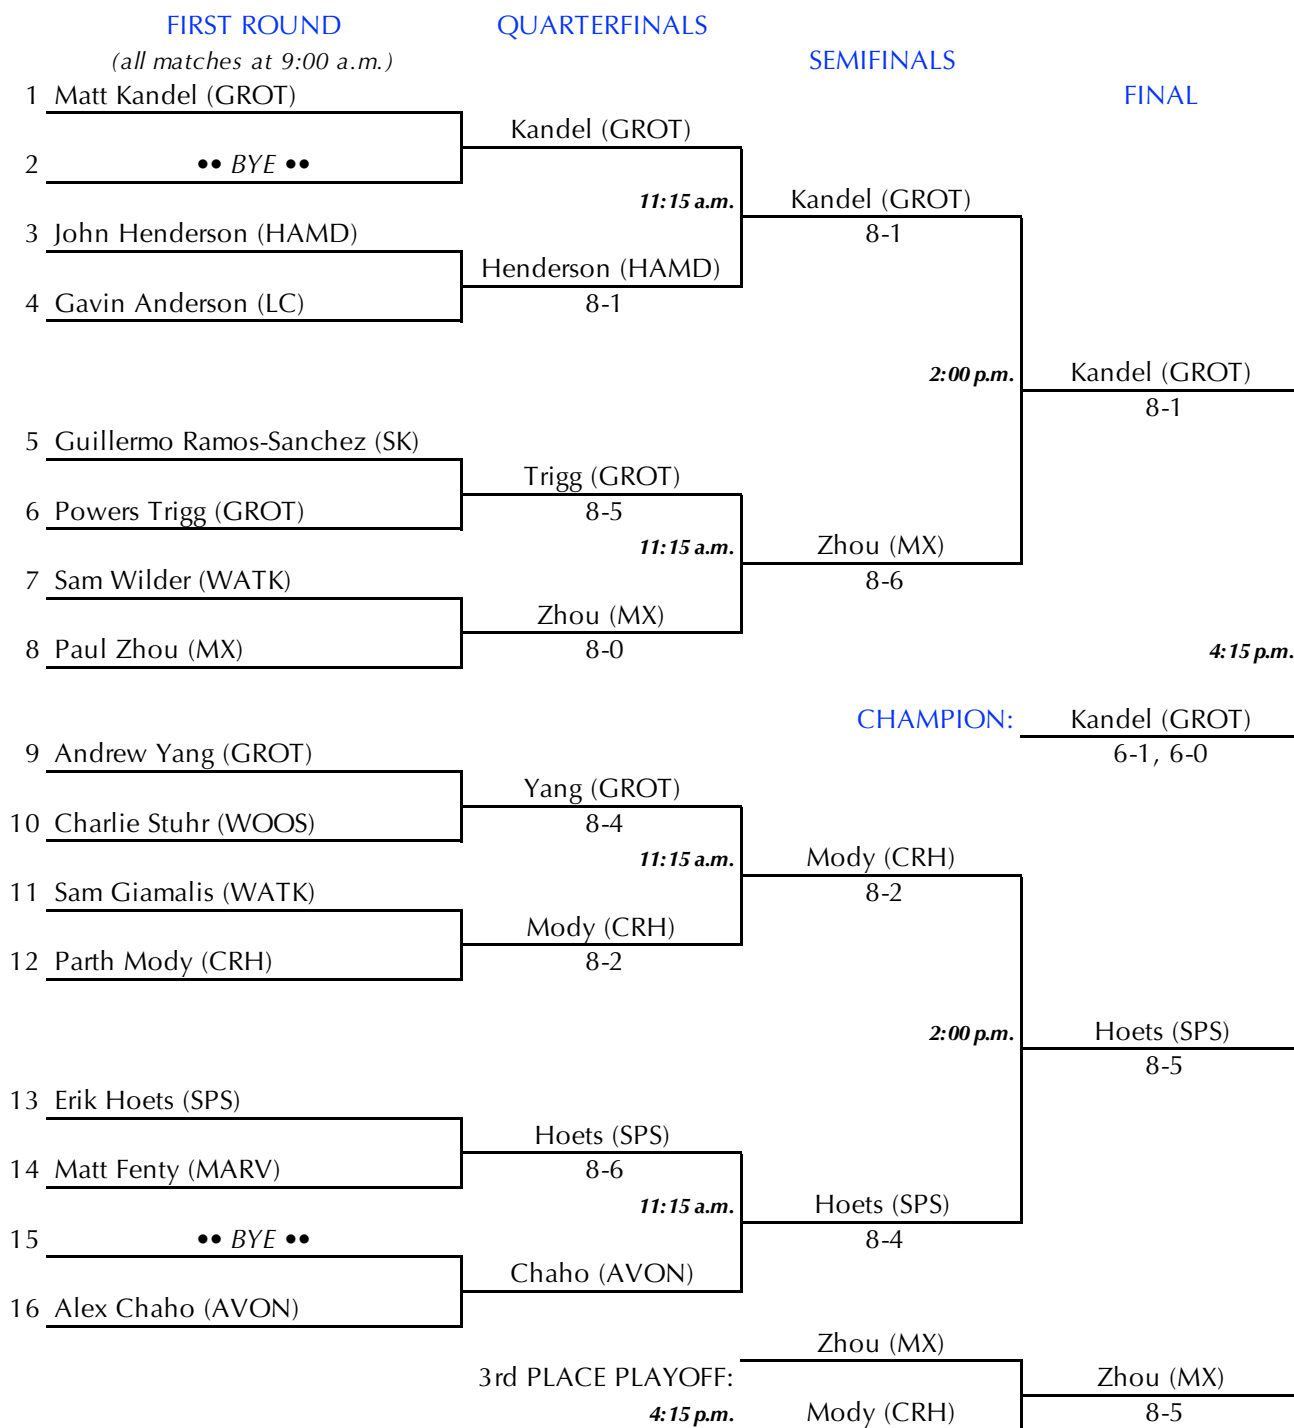

New England Prep School Invitational Tennis Tournament

Torrence Hunt Tennis Center • Choate Rosemary Hall • Wallingford, Connecticut
 May 25, 2019

Singles Championship Draw

New England Prep School Invitational Tennis Tournament

Torrence Hunt Tennis Center • Choate Rosemary Hall • Wallingford, Connecticut
 May 25, 2019

Singles Consolation Draw

New England Prep School Invitational Tennis Tournament

Torrence Hunt Tennis Center • Choate Rosemary Hall • Wallingford, Connecticut
 May 25, 2018

Doubles Championship Draw

New England Prep School Invitational Tennis Tournament

Torrence Hunt Tennis Center • Choate Rosemary Hall • Wallingford, Connecticut
May 25, 2018

Doubles Consolation Draw

SEMIFINALS