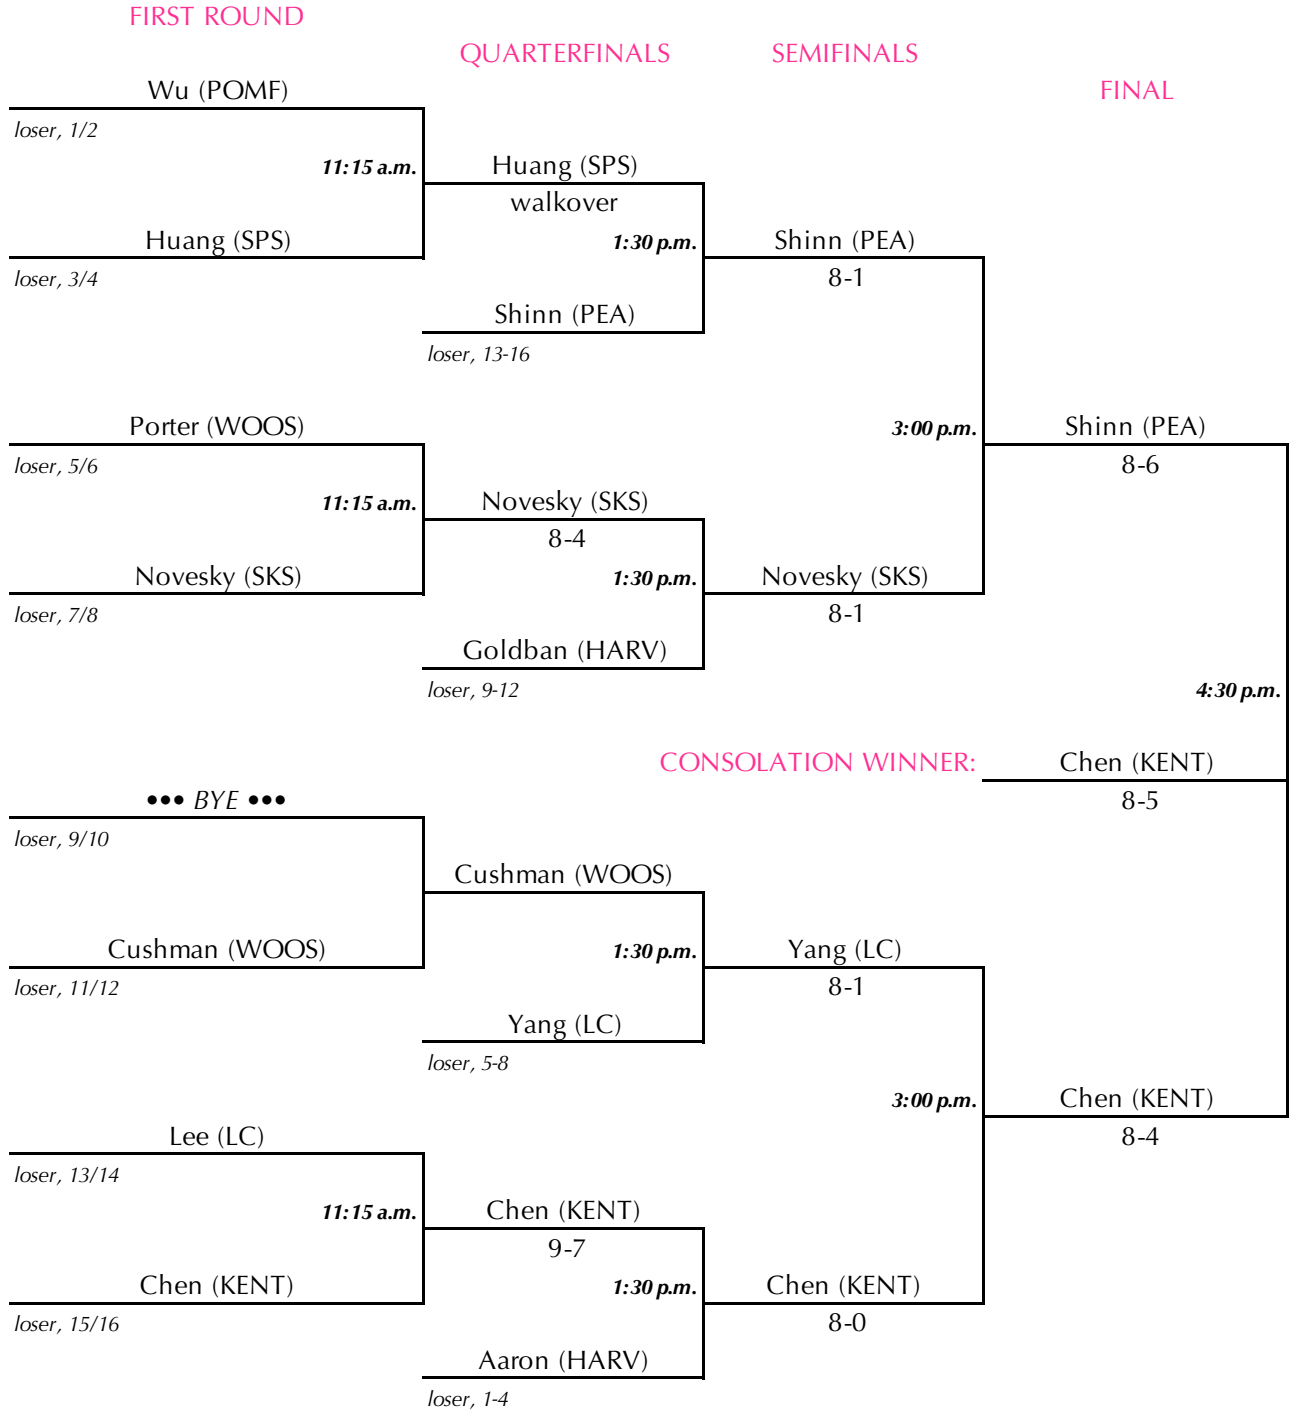

QUARTERFINALS

SEMIFINALS

FINAL

New England Prep School Invitational Tennis Tournament

Torrence Hunt Tennis Center • Choate Rosemary Hall • Wallingford, Connecticut

May 25, 2024

"A" Singles Consolation Draw

New England Prep School Invitational Tennis Tournament

Torrence Hunt Tennis Center • Choate Rosemary Hall • Wallingford, Connecticut

May 25, 2024

"B" Singles Draw

FIRST ROUND

(all matches at 9:00 a.m.)

QUARTERFINALS

SEMIFINALS

FINAL

New England Prep School Invitational Tennis Tournament

Torrence Hunt Tennis Center • Choate Rosemary Hall • Wallingford, Connecticut
 May 25, 2024

"B" Singles Consolation Draw

New England Prep School Invitational Tennis Tournament

Torrence Hunt Tennis Center • Choate Rosemary Hall • Wallingford, Connecticut

May 25, 2024

Doubles Championship Draw

FIRST ROUND

(all matches at 10:00 a.m.)

QUARTERFINALS

SEMIFINALS

FINAL