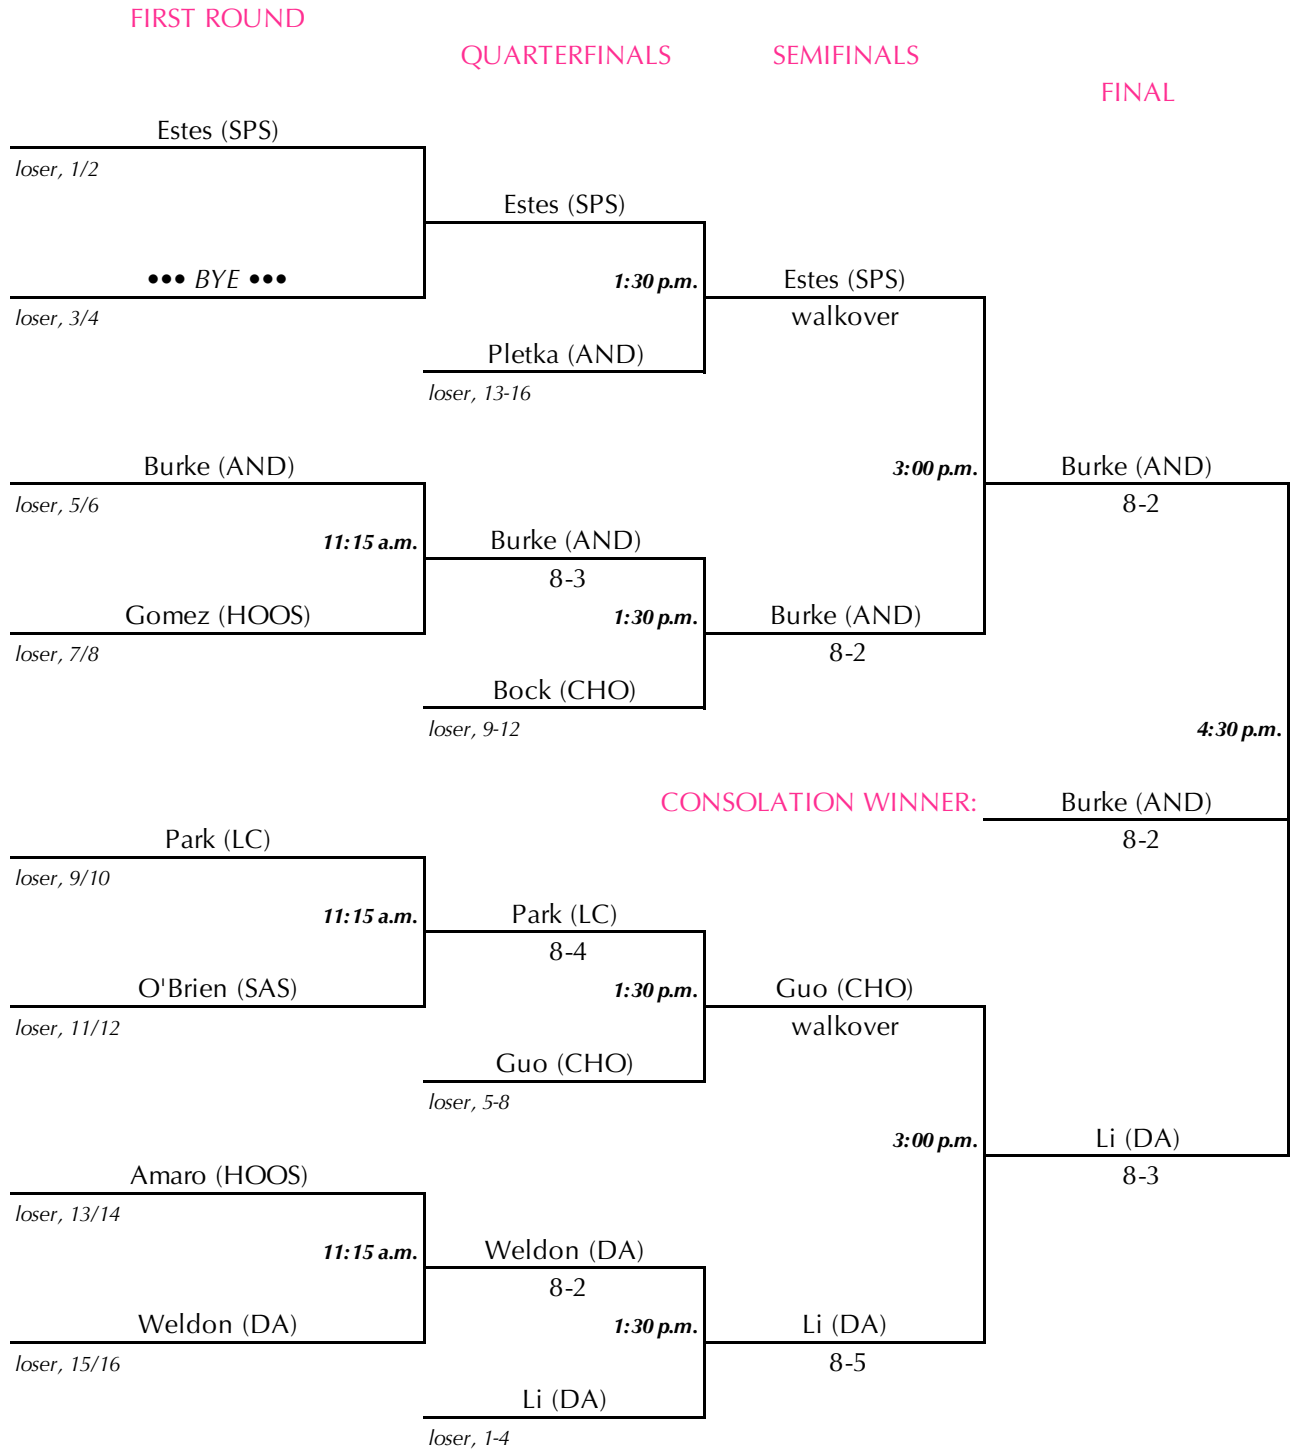

New England Prep School Invitational Tennis Tournament

Torrence Hunt Tennis Center • Choate Rosemary Hall • Wallingford, Connecticut

May 25, 2024

"A" Singles Championship Draw

FIRST ROUND

(all matches at 9:00 a.m.)

QUARTERFINALS

SEMIFINALS

FINAL

New England Prep School Invitational Tennis Tournament

Torrence Hunt Tennis Center • Choate Rosemary Hall • Wallingford, Connecticut

May 25, 2024

"A" Singles Consolation Draw

New England Prep School Invitational Tennis Tournament

Torrence Hunt Tennis Center • Choate Rosemary Hall • Wallingford, Connecticut

May 25, 2024

"B" Singles Draw

FIRST ROUND

(all matches at 9:00 a.m.)

QUARTERFINALS

SEMIFINALS

FINAL

New England Prep School Invitational Tennis Tournament

Torrence Hunt Tennis Center • Choate Rosemary Hall • Wallingford, Connecticut
 May 25, 2024

"B" Singles Consolation Draw

New England Prep School Invitational Tennis Tournament