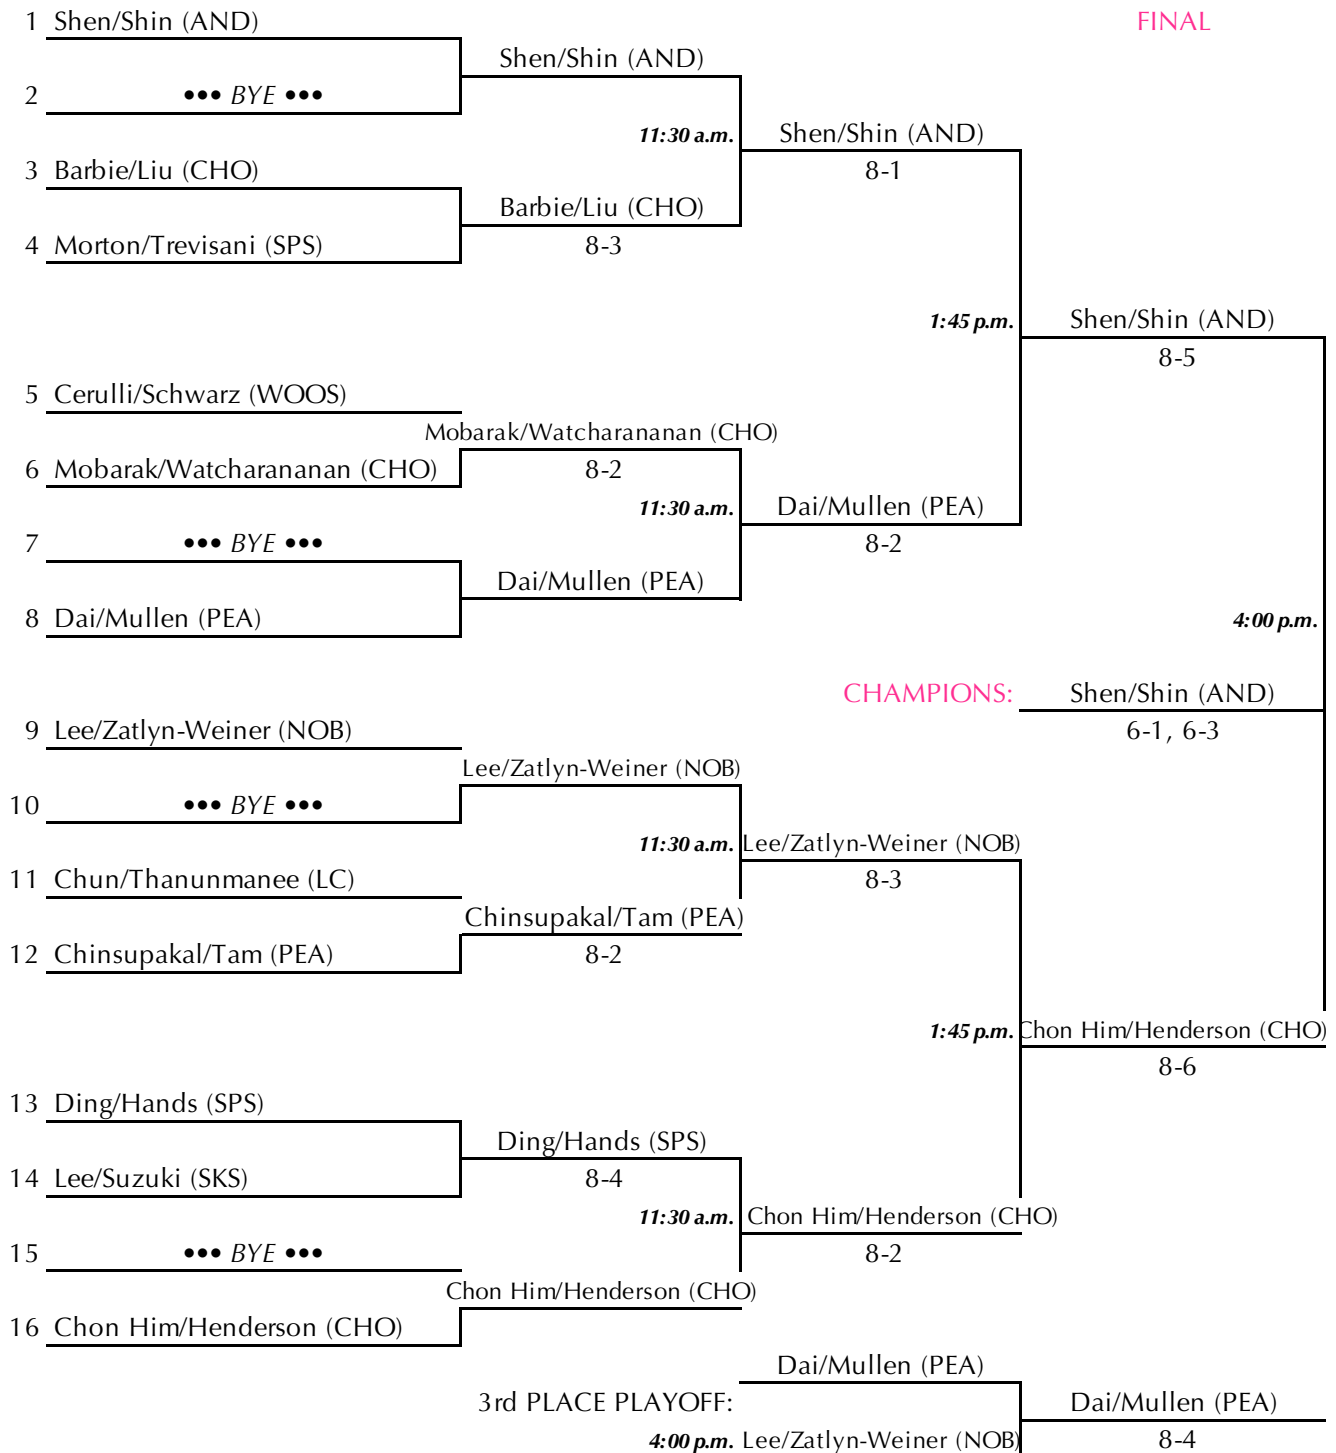

Torrence Hunt Tennis Center • Choate Rosemary Hall • Wallingford, Connecticut

May 25, 2024

"B" Singles Draw

FIRST ROUND

(all matches at 9:00 a.m.)

QUARTERFINALS

SEMIFINALS

FINAL

New England Prep School Invitational Tennis Tournament

Torrence Hunt Tennis Center • Choate Rosemary Hall • Wallingford, Connecticut
 May 25, 2024

"B" Singles Consolation Draw

New England Prep School Invitational Tennis Tournament

Torrence Hunt Tennis Center • Choate Rosemary Hall • Wallingford, Connecticut

May 25, 2024

Doubles Championship Draw

FIRST ROUND

(all matches at 10:00 a.m.)

QUARTERFINALS

SEMIFINALS

FINAL

New England Prep School Invitational Tennis Tournament

Torrence Hunt Tennis Center • Choate Rosemary Hall • Wallingford, Connecticut

May 25, 2024

Doubles Consolation Draw