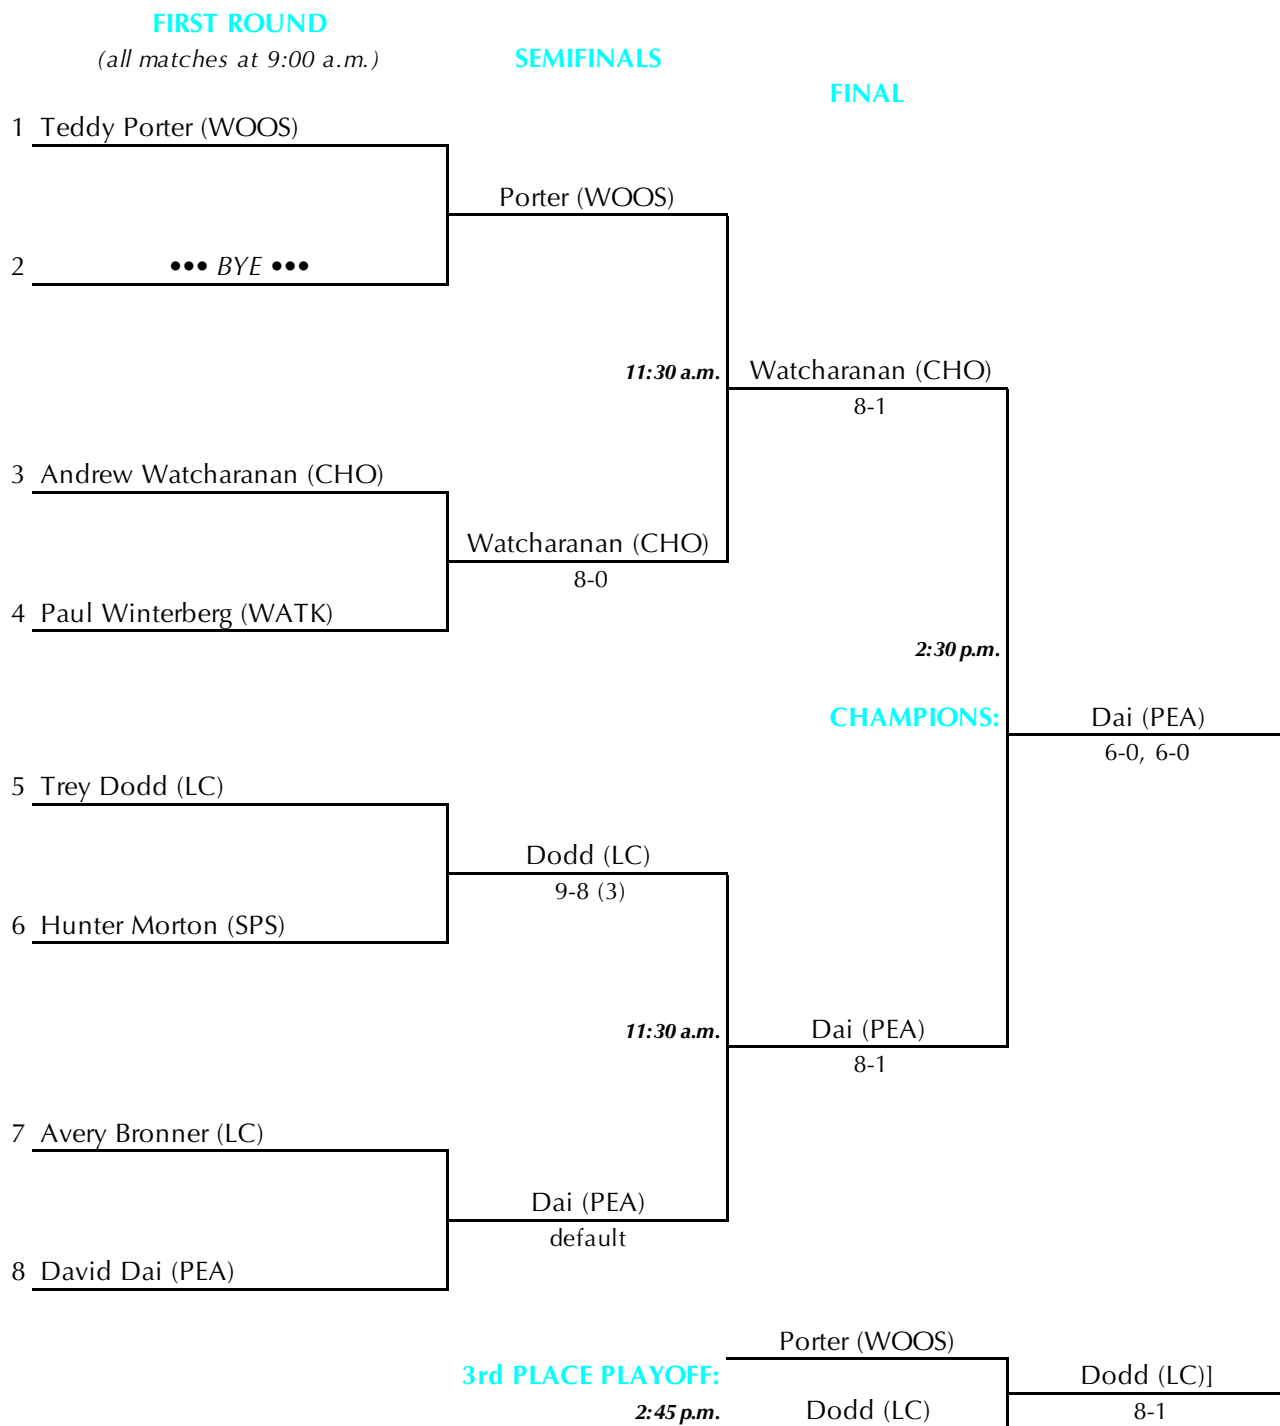

New England Prep School Invitational Tennis Tournament

Torrence Hunt Tennis Center • Choate Rosemary Hall • Wallingford, Connecticut
 May 27, 2023

"A" Singles Championship Draw

New England Prep School Invitational Tennis Tournament

Torrence Hunt Tennis Center • Choate Rosemary Hall • Wallingford, Connecticut
 May 27, 2023

"A" Singles Consolation Draw

New England Prep School Invitational Tennis Tournament

Torrence Hunt Tennis Center • Choate Rosemary Hall • Wallingford, Connecticut
 May 27, 2023

"B" Singles Draw

New England Prep School Invitational Tennis Tournament

Torrence Hunt Tennis Center • Choate Rosemary Hall • Wallingford, Connecticut
May 28, 2022

"B" Singles Consolation Draw

SEMIFINALS

FINAL

New England Prep School Invitational Tennis Tournament

Torrence Hunt Tennis Center • Choate Rosemary Hall • Wallingford, Connecticut
 May 27, 2023

Doubles Championship Draw

New England Prep School Invitational Tennis Tournament