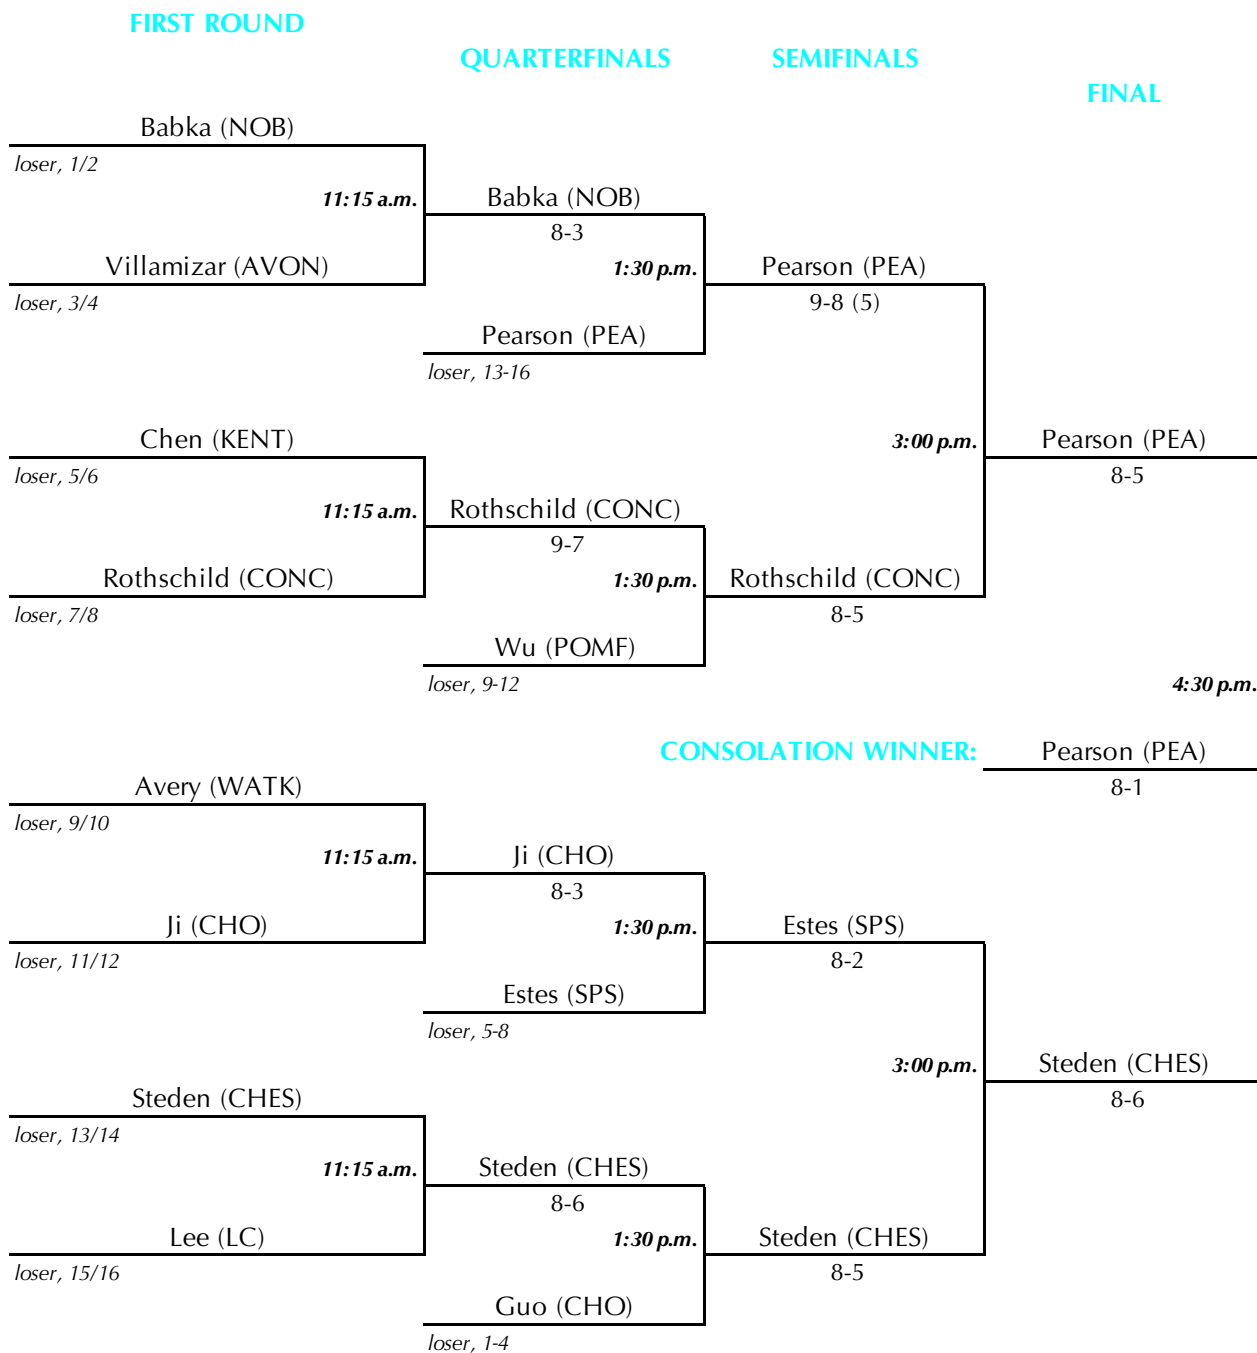

New England Prep School Invitational Tennis Tournament

Torrence Hunt Tennis Center • Choate Rosemary Hall • Wallingford, Connecticut
 May 27, 2023

"A" Singles Championship Draw

New England Prep School Invitational Tennis Tournament

Torrence Hunt Tennis Center • Choate Rosemary Hall • Wallingford, Connecticut
 May 27, 2023

"A" Singles Consolation Draw

New England Prep School Invitational Tennis Tournament

Torrence Hunt Tennis Center • Choate Rosemary Hall • Wallingford, Connecticut
 May 27, 2023

"B" Singles Draw

New England Prep School Invitational Tennis Tournament

Torrence Hunt Tennis Center • Choate Rosemary Hall • Wallingford, Connecticut
May 28, 2022

"B" Singles Consolation Draw

SEMIFINALS

FINAL

New England Prep School Invitational Tennis Tournament

Torrence Hunt Tennis Center • Choate Rosemary Hall • Wallingford, Connecticut
 May 27, 2023

Doubles Championship Draw

New England Prep School Invitational Tennis Tournament