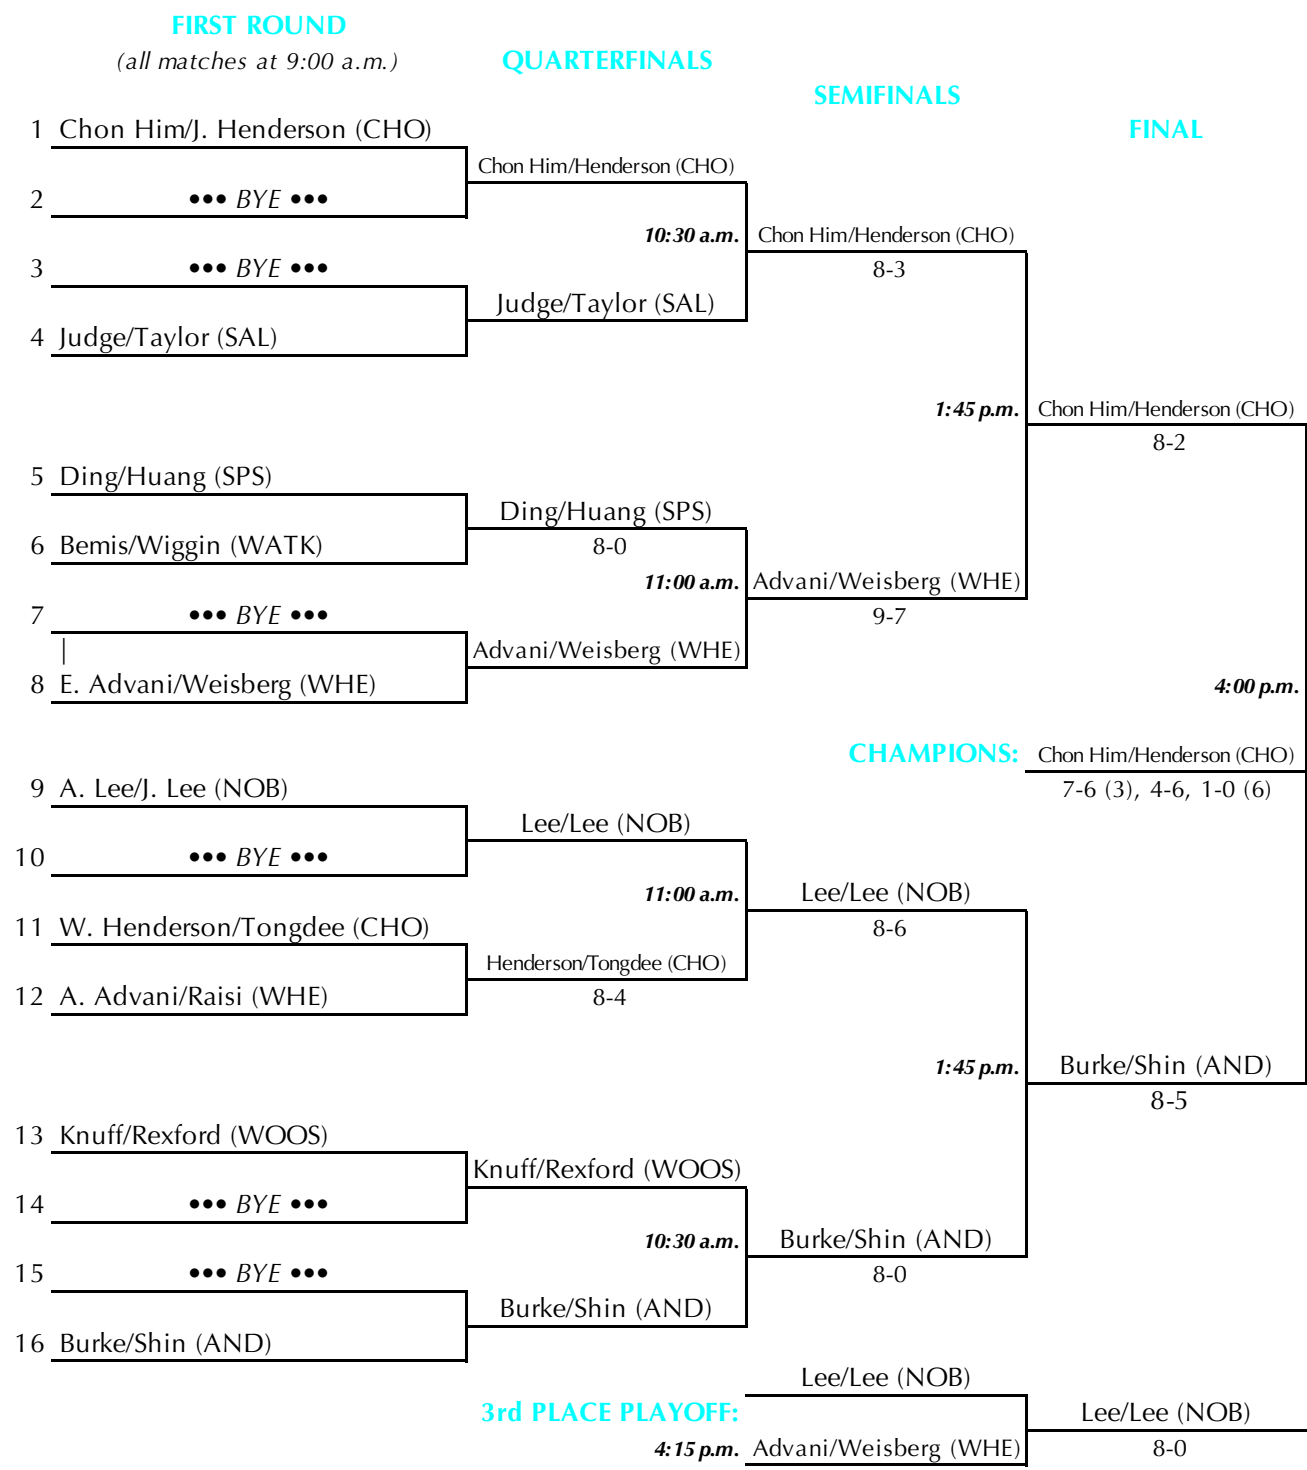

Torrence Hunt Tennis Center • Choate Rosemary Hall • Wallingford, Connecticut
 May 27, 2023

"A" Singles Consolation Draw

New England Prep School Invitational Tennis Tournament

Torrence Hunt Tennis Center • Choate Rosemary Hall • Wallingford, Connecticut
 May 27, 2023

"B" Singles Draw

New England Prep School Invitational Tennis Tournament

Torrence Hunt Tennis Center • Choate Rosemary Hall • Wallingford, Connecticut
May 28, 2022

"B" Singles Consolation Draw

SEMIFINALS

FINAL

New England Prep School Invitational Tennis Tournament

Torrence Hunt Tennis Center • Choate Rosemary Hall • Wallingford, Connecticut
 May 27, 2023

Doubles Championship Draw

New England Prep School Invitational Tennis Tournament