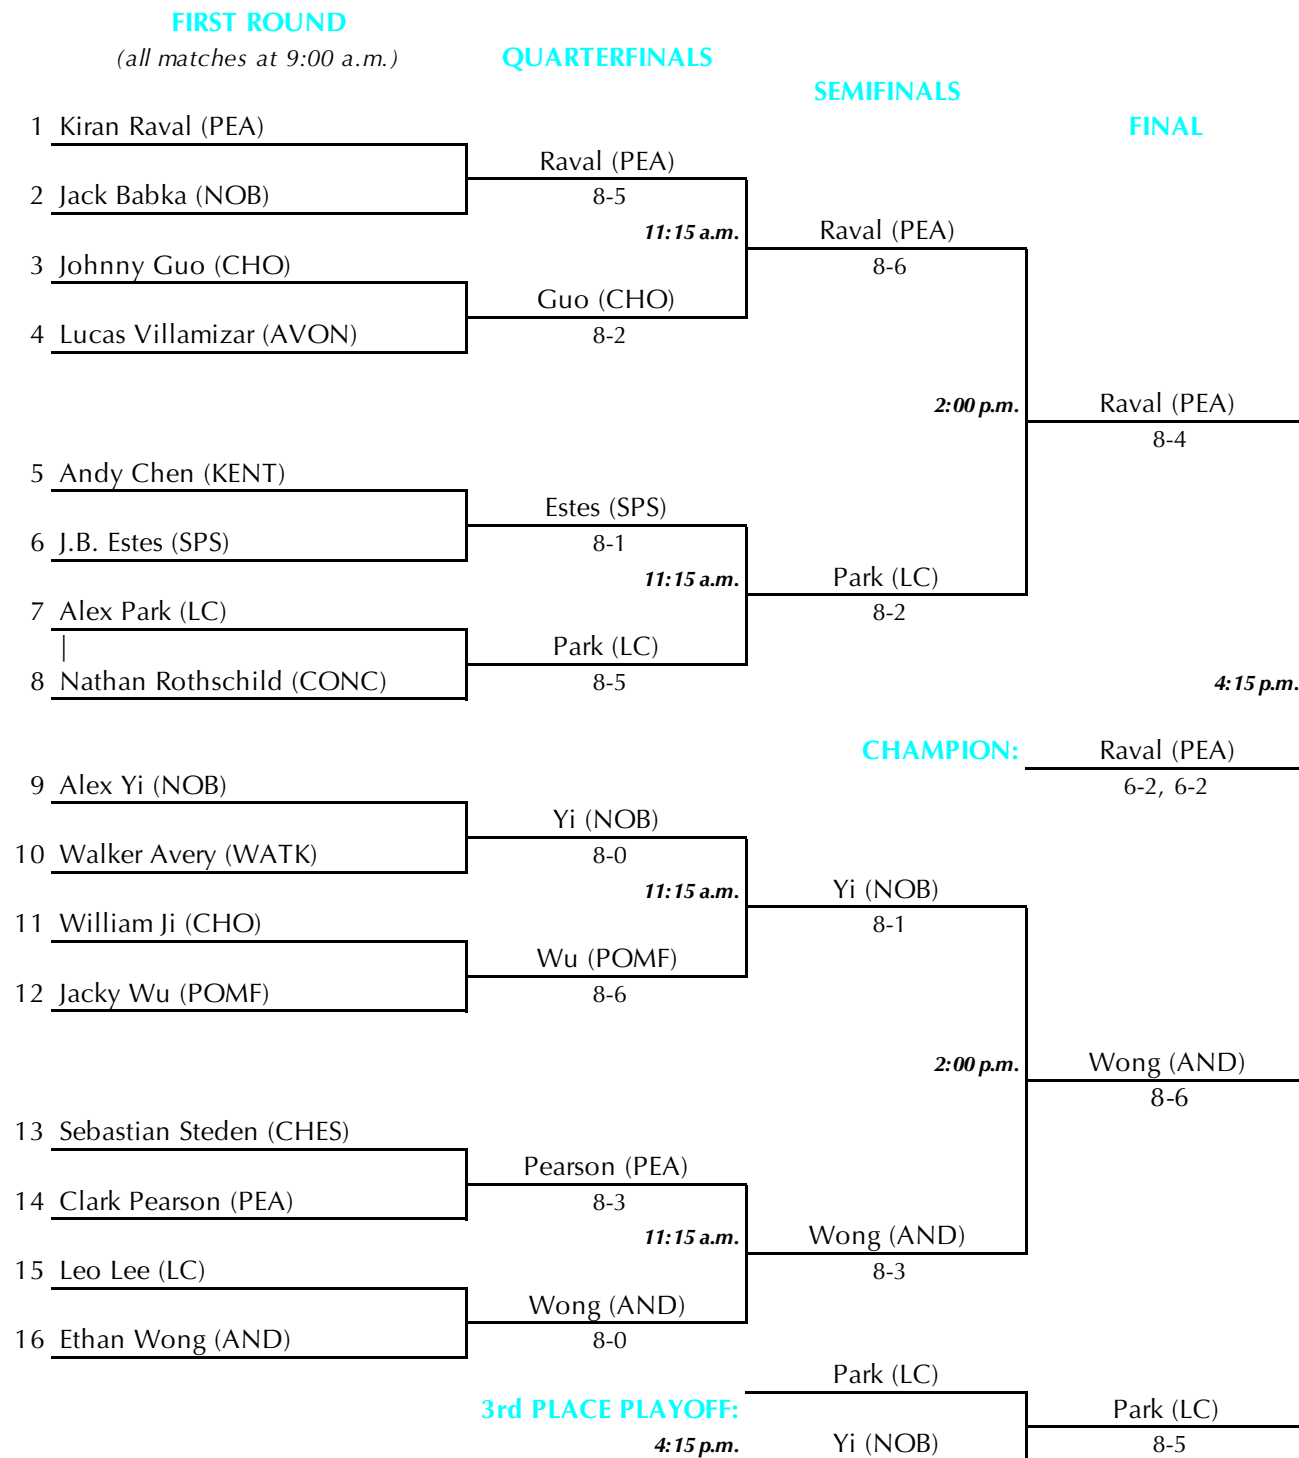

New England Prep School Invitational Tennis Tournament

Torrence Hunt Tennis Center • Choate Rosemary Hall • Wallingford, Connecticut
 May 27, 2023

"A" Singles Championship Draw

New England Prep School Invitational Tennis Tournament

Torrence Hunt Tennis Center • Choate Rosemary Hall • Wallingford, Connecticut
 May 27, 2023

"A" Singles Consolation Draw

New England Prep School Invitational Tennis Tournament

Torrence Hunt Tennis Center • Choate Rosemary Hall • Wallingford, Connecticut
 May 27, 2023

"B" Singles Draw

New England Prep School Invitational Tennis Tournament

Torrence Hunt Tennis Center • Choate Rosemary Hall • Wallingford, Connecticut
May 28, 2022

"B" Singles Consolation Draw

SEMIFINALS

FINAL

New England Prep School Invitational Tennis Tournament

Torrence Hunt Tennis Center • Choate Rosemary Hall • Wallingford, Connecticut
 May 27, 2023

Doubles Championship Draw

New England Prep School Invitational Tennis Tournament