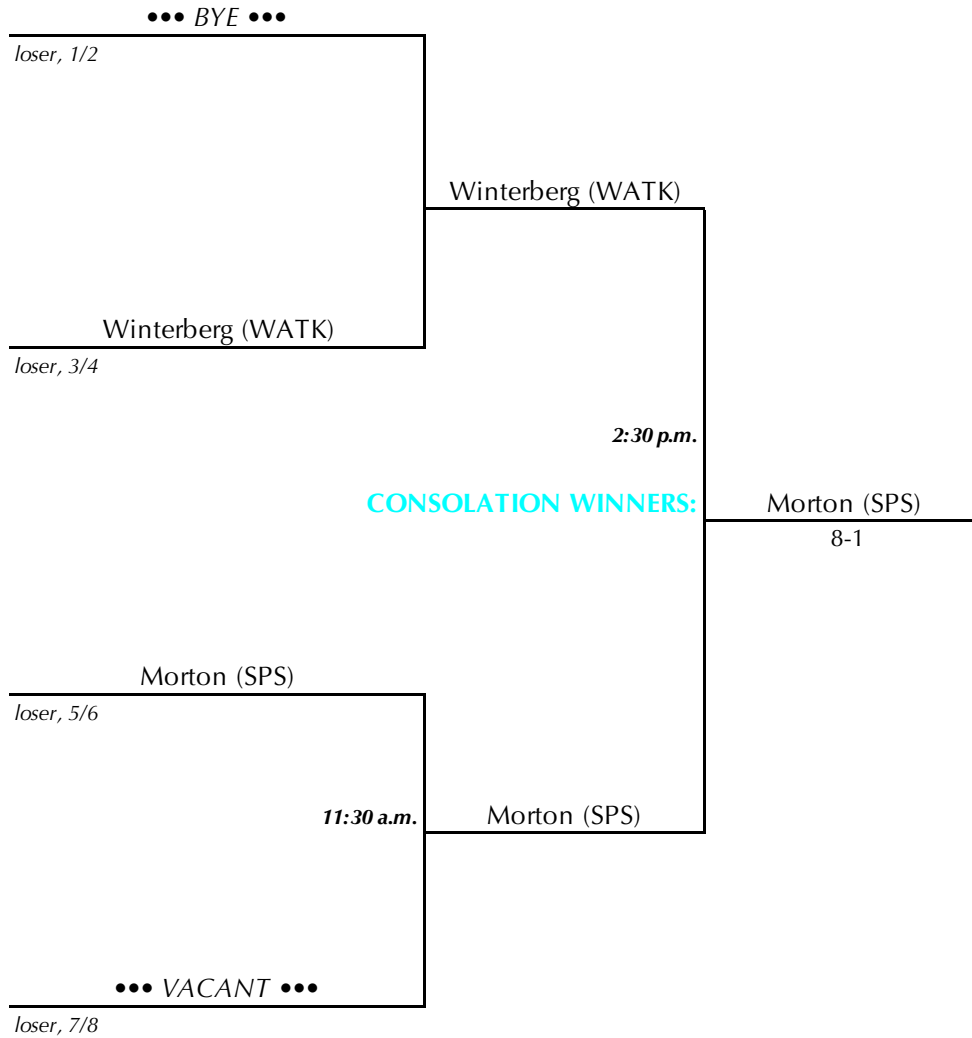

Torrence Hunt Tennis Center • Choate Rosemary Hall • Wallingford, Connecticut
 May 27, 2023

"A" Singles Consolation Draw

New England Prep School Invitational Tennis Tournament

Torrence Hunt Tennis Center • Choate Rosemary Hall • Wallingford, Connecticut
 May 27, 2023

"B" Singles Draw

New England Prep School Invitational Tennis Tournament

Torrence Hunt Tennis Center • Choate Rosemary Hall • Wallingford, Connecticut
May 28, 2022

"B" Singles Consolation Draw

SEMIFINALS

FINAL

New England Prep School Invitational Tennis Tournament

Torrence Hunt Tennis Center • Choate Rosemary Hall • Wallingford, Connecticut
 May 27, 2023

Doubles Championship Draw

New England Prep School Invitational Tennis Tournament