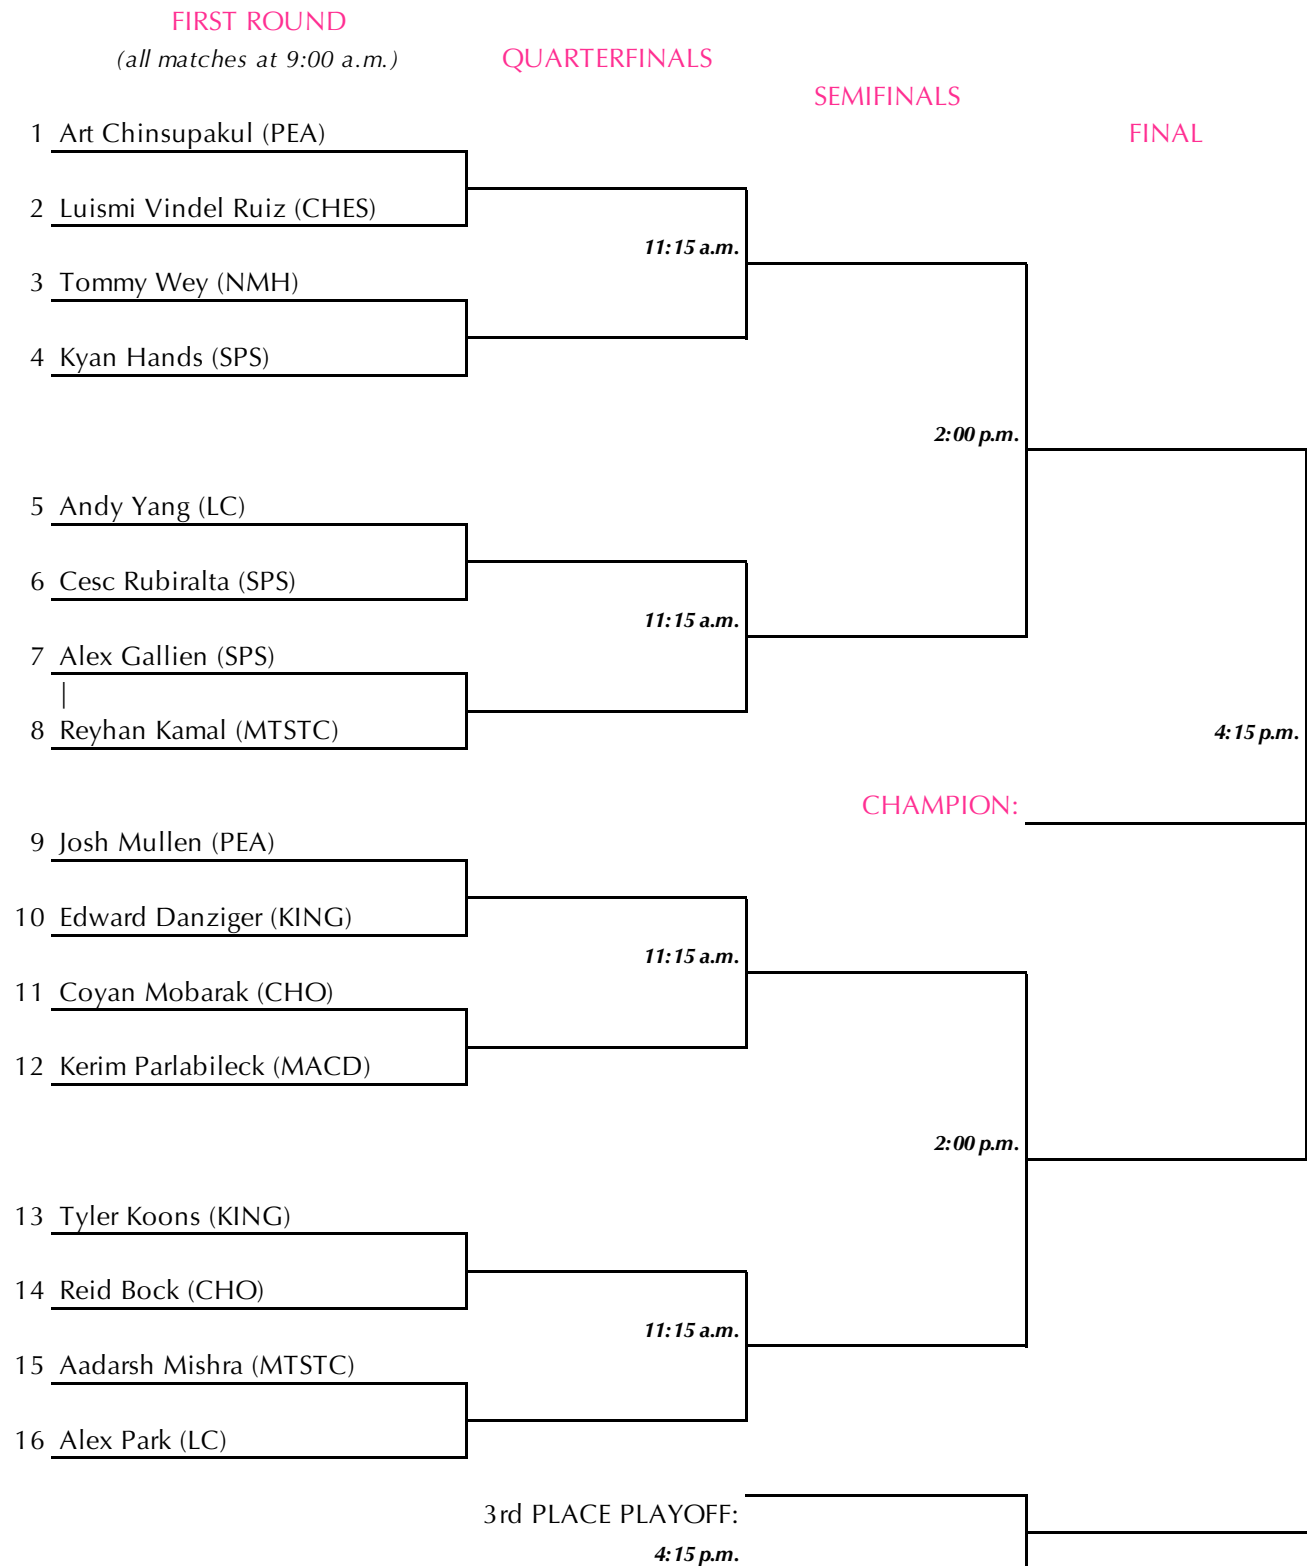

New England Prep School Invitational Tennis Tournament

Torrence Hunt Tennis Center • Choate Rosemary Hall • Wallingford, Connecticut

May 23, 2026

"A" Singles Championship Draw

New England Prep School Invitational Tennis Tournament

Torrence Hunt Tennis Center • Choate Rosemary Hall • Wallingford, Connecticut

May 23, 2026

"A" Singles Consolation Draw

New England Prep School Invitational Tennis Tournament

Torrence Hunt Tennis Center • Choate Rosemary Hall • Wallingford, Connecticut
May 23, 2026

"B" Singles Draw

New England Prep School Invitational Tennis Tournament

Torrence Hunt Tennis Center • Choate Rosemary Hall • Wallingford, Connecticut

May 23, 2026

"B" Singles Consolation Draw

SEMIFINALS

FINAL

New England Prep School Invitational Tennis Tournament

Torrence Hunt Tennis Center • Choate Rosemary Hall • Wallingford, Connecticut

May 23, 2026

Doubles Championship Draw

New England Prep School Invitational Tennis Tournament