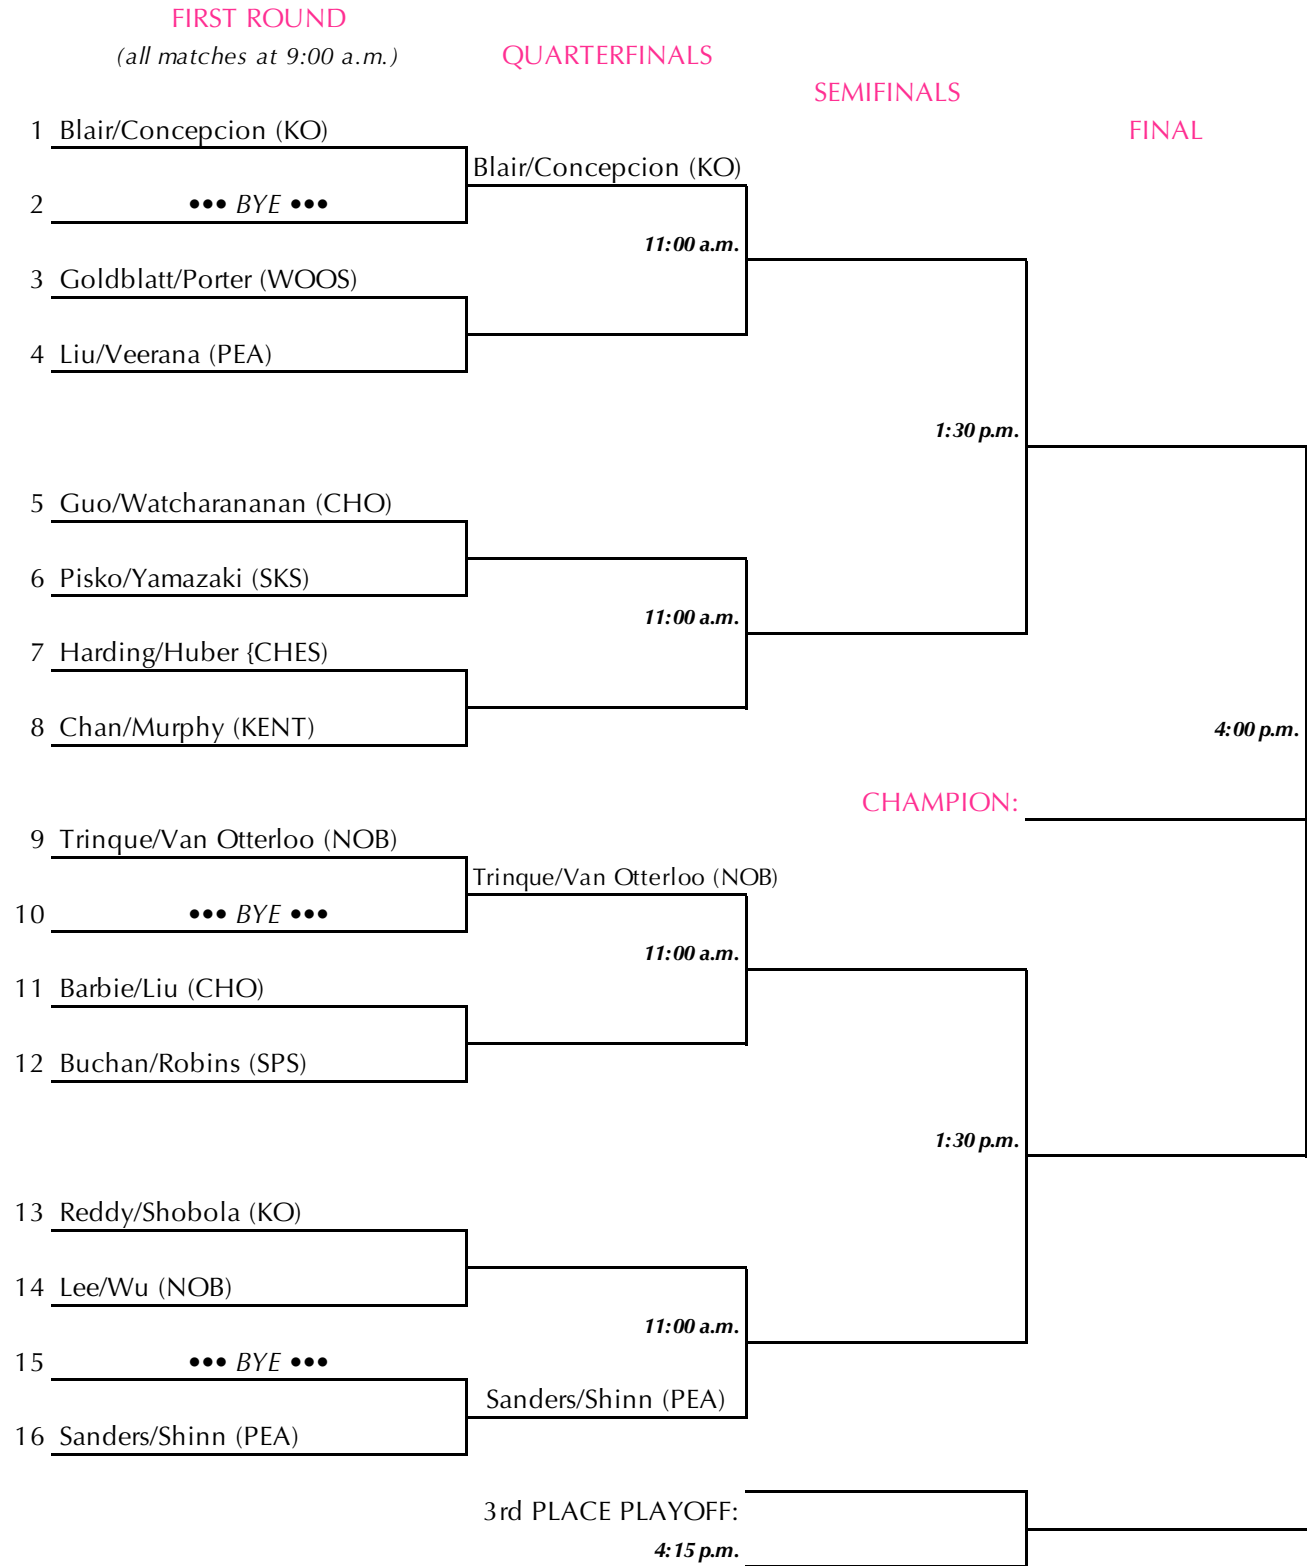

Torrence Hunt Tennis Center • Choate Rosemary Hall • Wallingford, Connecticut

May 23, 2026

"A" Singles Consolation Draw

New England Prep School Invitational Tennis Tournament

Torrence Hunt Tennis Center • Choate Rosemary Hall • Wallingford, Connecticut
May 23, 2026

"B" Singles Draw

New England Prep School Invitational Tennis Tournament

Torrence Hunt Tennis Center • Choate Rosemary Hall • Wallingford, Connecticut

May 23, 2026

"B" Singles Consolation Draw

SEMIFINALS

FINAL

New England Prep School Invitational Tennis Tournament

Torrence Hunt Tennis Center • Choate Rosemary Hall • Wallingford, Connecticut

May 23, 2026

Doubles Championship Draw

New England Prep School Invitational Tennis Tournament