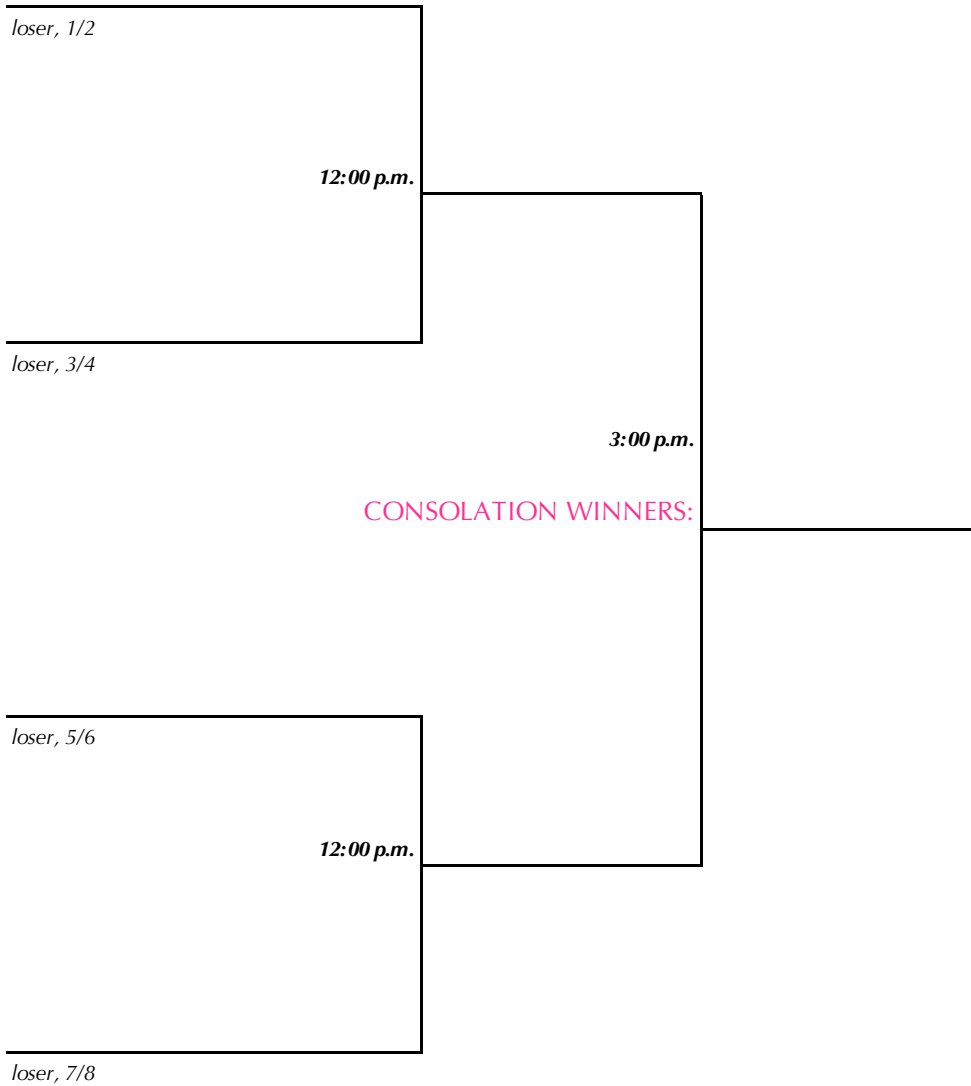

Torrence Hunt Tennis Center • Choate Rosemary Hall • Wallingford, Connecticut

May 23, 2026

"A" Singles Consolation Draw

New England Prep School Invitational Tennis Tournament

Torrence Hunt Tennis Center • Choate Rosemary Hall • Wallingford, Connecticut
May 23, 2026

"B" Singles Draw

New England Prep School Invitational Tennis Tournament

Torrence Hunt Tennis Center • Choate Rosemary Hall • Wallingford, Connecticut

May 23, 2026

"B" Singles Consolation Draw

SEMIFINALS

FINAL

New England Prep School Invitational Tennis Tournament

Torrence Hunt Tennis Center • Choate Rosemary Hall • Wallingford, Connecticut

May 23, 2026

Doubles Championship Draw

New England Prep School Invitational Tennis Tournament